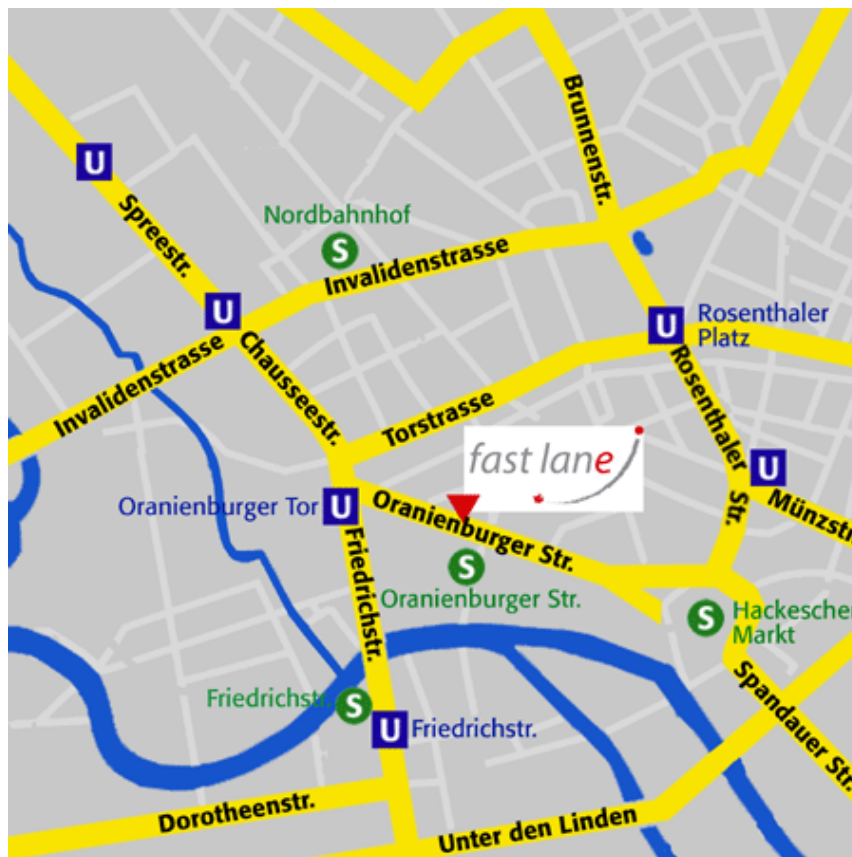

LOCATION MAP

Fast Lane Institute for Knowledge Transfer GmbH
Oranienburger Straße 66 / 1st. Floor
D-10117 Berlin - Mitte
Phone: +49 30 81 45 133 10
Fax: +49 30 97 00 48 55
E-Mail: <mailto:info@flane.de>
Internet: <http://www.flane.de/>

Dear Sirs,

We would like to thank you for your registration and we are pleased to welcome you to our training center in Berlin.

Enclosed you will find the site plan and directions to our training center in Berlin.

We wish you a pleasant stay!

Fast Lane Institute for Knowledge Transfer GmbH
Oranienburger Straße 66 / 1. floor
D-10117 Berlin - Mitte
Phone: +49 30 81 45 133 10
Fax: +49 30 97 00 48 55
E-Mail: info@flane.de
Internet: <http://www.flane.de/>