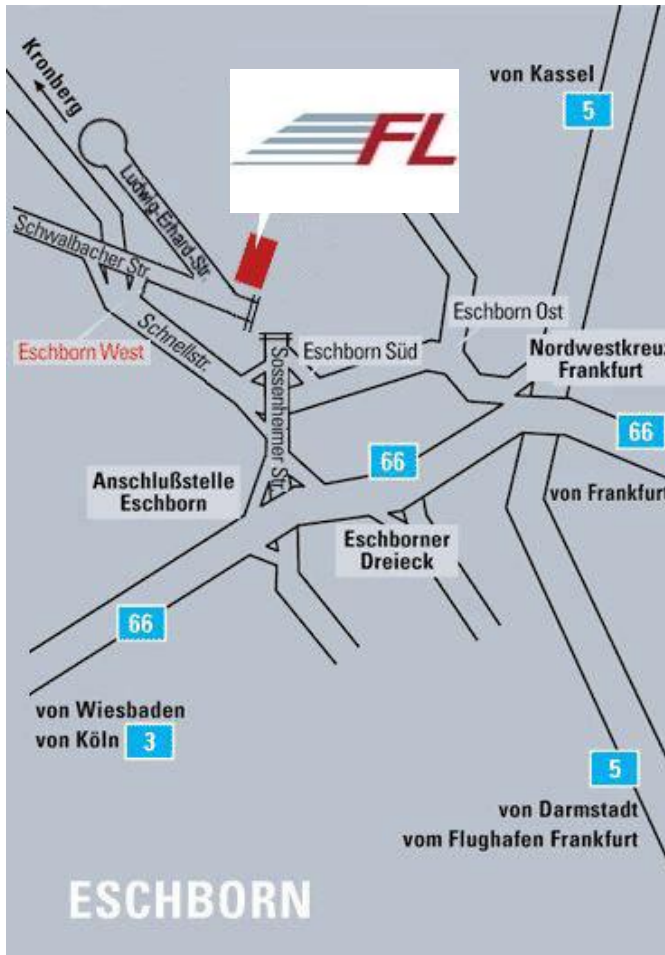

Directions to Fast Lane Frankfurt

Fast Lane Institute for Knowledge Transfer GmbH
Ludwig-Erhard-Strasse 3 (formerly Industriestraße)
65760 Eschborn
Tel. +49 (0)6196 / 882040
Fax +49 (0)6196 / 882049
info@flane.de, www.flane.de

From Kassel (Highway A5) and Frankfurt (Highway A66):

From Nordwest-Kreuz Frankfurt take the Eschborn exit to Kronberg.

From Basel (Highway A5):

From Nordwest-Kreuz Frankfurt take the Eschborn exit to Kronberg.

From Wiesbaden (Highway A66):

Exit at Eschborner Dreieck (Kronberg/Eschborn/Sossenheim) and turn left onto Sossenheimer Straße. At the 2nd set of traffic lights turn left to Kronberg/ Eschborn-West.

On the expressway take the exit for Schwalbach Süd/ Eschborn West.

At the Stop sign turn right and then at the roundabout take the 2nd exit. This road is the entrance to Fast Lane GmbH, Industriestraße 3 / Ludwig-Erhard-Strasse 3. Visitor parking is available around the building. Additional parking spaces can be found in the garage. Please ring the bell at the garage entrance to gain admission.