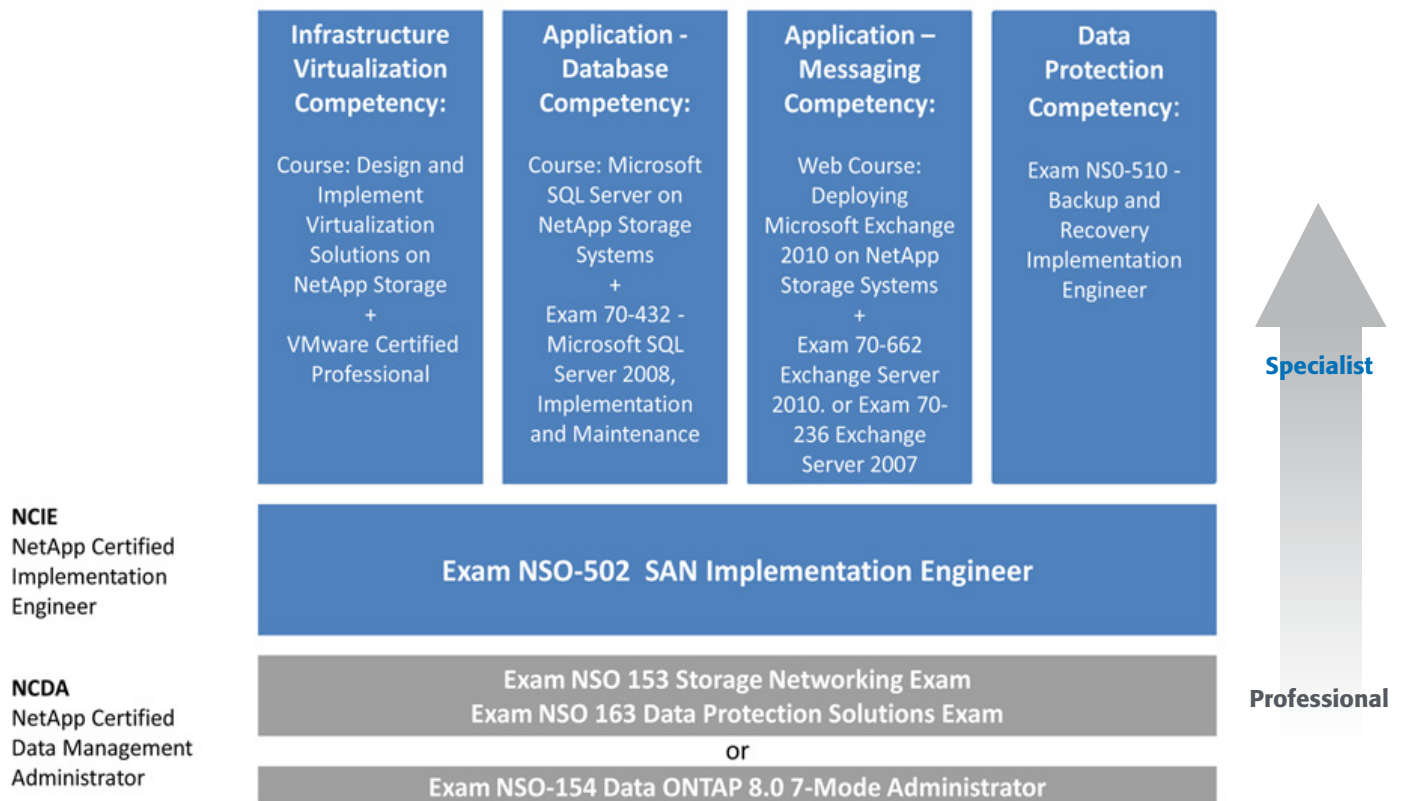

## NETAPP TRAINING UNITS

NetApp Training Units (TUs) are accepted as payment for all Fast Lane delivered NetApp courses. Simply quote your NetApp PO number when registering for a course. One day of training requires 12 TUs per student.

# NetApp Certifications

NetApp certification is proof that you have the skills necessary to manage and deploy NetApp technologies to best meet the needs of your company. The NetApp certification program is structured to offer storage