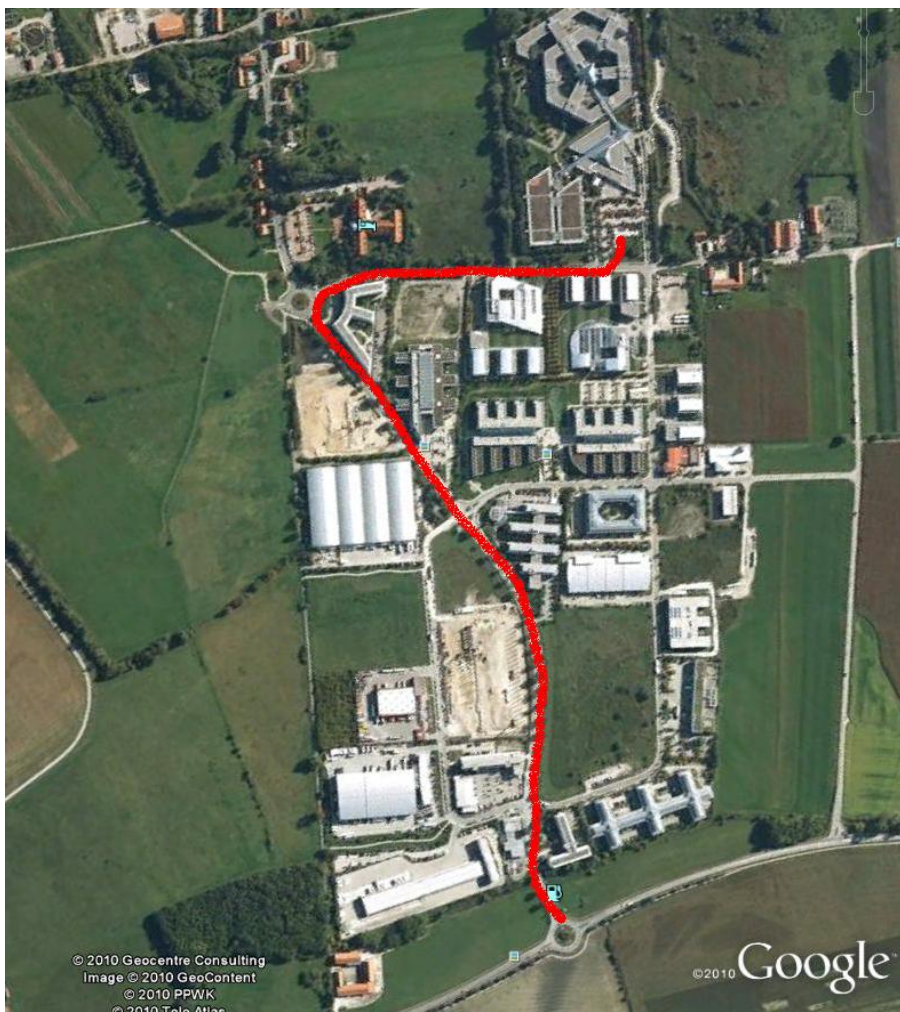

Directions

Location:

Fast Lane Institute for Knowledge Transfer GmbH is located on the 2nd floor inside the AIRPORT BUSINESS CENTRE (ABC), a modern office building and conference room close to Munich Airport and in the catchment area of the economic area of Munich.

Arrival by car

Towards A9 (Munich or Nuremberg)

At the motorway junction Neufahrn take the Autobahn A29 towards Deggendorf / Flughafen. Please take the exit called Hallbergmoos and turn left at the traffic light. Drive for about 500m and leave the roundabout to the right towards Hallbergmoos. Please follow the course of the road until you reach the second roundabout (about 600m) which you leave at the first exit. After 100m you will pass a few roads to the left hand. Take the **fourth** which is secured with a gate. Enter the Code "9874" and **press the key symbol** to open the gate.

If the Fast Lane visitor parking spaces are already occupied please contact our office via **0811 / 99 81 969 0**. We will arrange further parking possibilities for you.