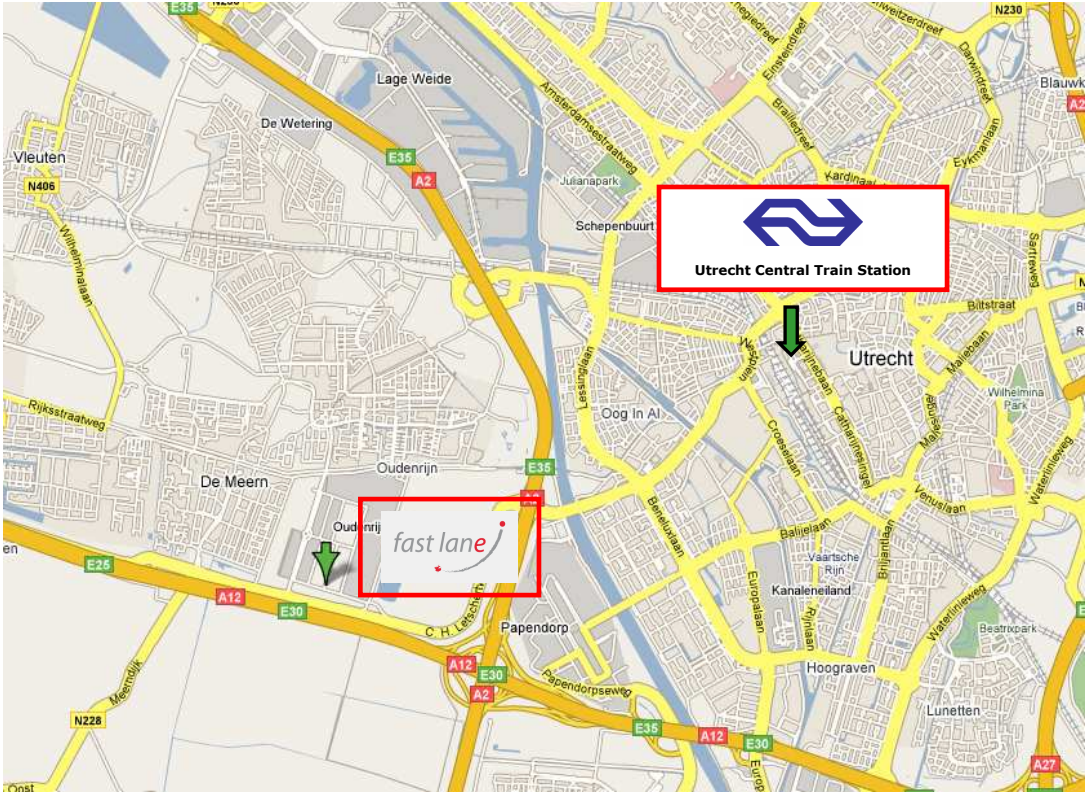

Route description Fast Lane Benelux Training centre De Meern (Utrecht)