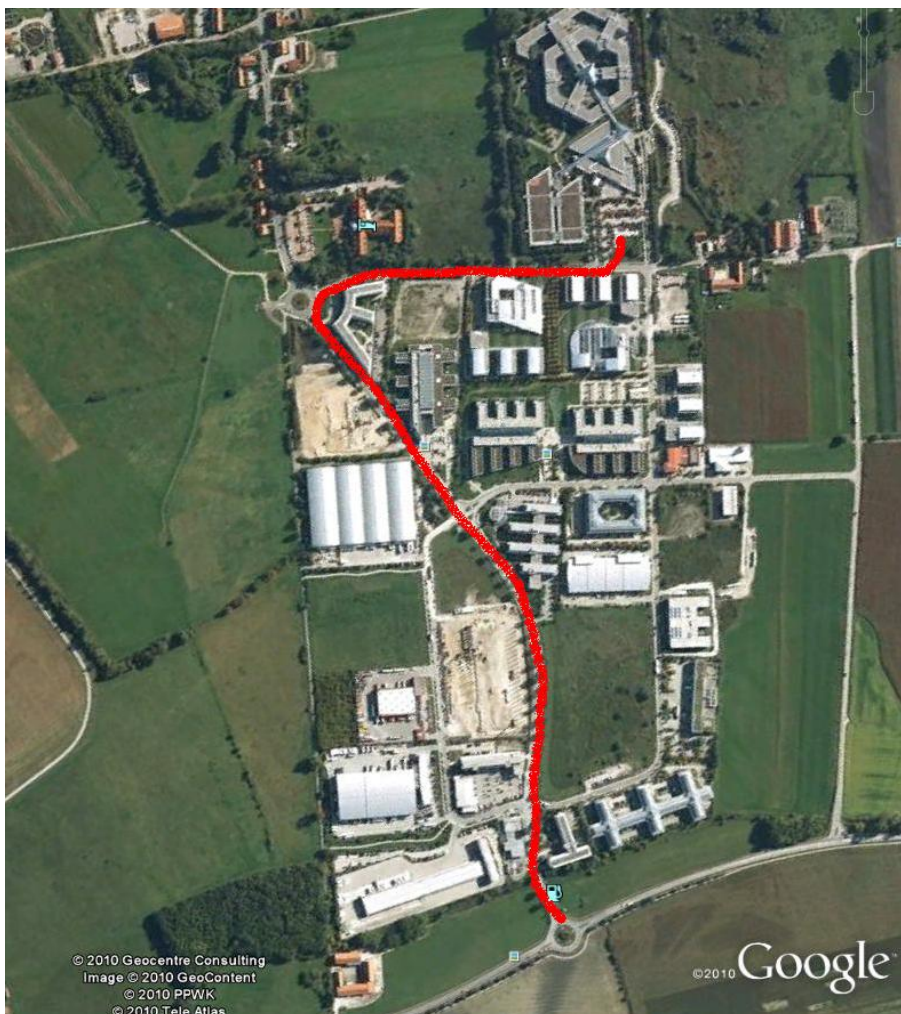

Directions

Location:

Fast Lane Institute for Knowledge Transfer GmbH is located on the 2nd floor inside the AIRPORT BUSINESS CENTRE (ABC), a modern office building and conference room close to Munich Airport and in the catchment area of the economic area of Munich.

Arrival by car

Towards A9 (Munich or Nuremberg)

At the motorway junction Neufahrn take the Autobahn A29 towards Deggendorf / Flughafen. Please take the exit called Hallbergmoos and turn left at the traffic light. Drive for about 500m and leave the roundabout to the right towards Hallbergmoos. Please follow the course of the road until you reach the second roundabout (about 600m) which you leave at the first exit. After 100m you will pass a few roads to the left hand. Take the **fourth** which is secured with a gate. Enter the Code "9494" and **press the key symbol** to open the gate.

If the Fast Lane visitor parking spaces are already occupied please contact our office via **0811 / 99 81 969 0**. We will arrange further parking possibilities for you.