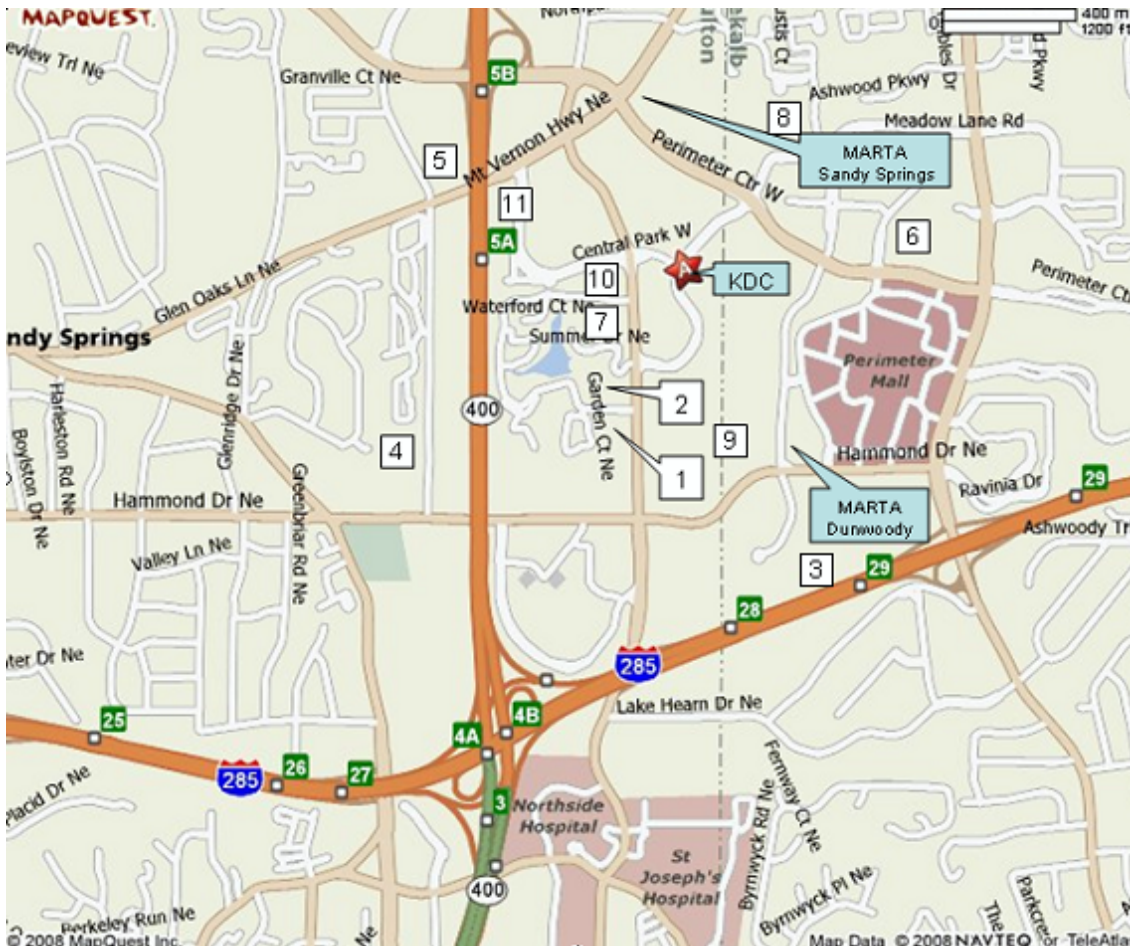

Air Transportation and Driving Directions to KDC Facility

Flights should be booked into Hartsfield-Jackson Atlanta International Airport (ATL)
Estimated mileage from Hartsfield-Jackson Atlanta International Airport (ATL) – Approximately 33 Miles
Estimated time from Hartsfield-Jackson Atlanta International Airport (ATL) – Approximately 30-45 Minutes (driving)

MARTA Information – Closest Stations to KDC are N9-Dunwoody and N10-Sandy Springs

Operations

- The facility is open from 8:00 a.m. to 5:00 p.m. Monday through Friday (opens Monday at 7:30 a.m.).
- Continental Breakfast begins at 8:00 a.m.
- Most classes begin at 9:00 a.m.
- For SAP classes lunch is served daily (catered meals) – the menu changes to satisfy ethnic variety and vegetarian selections are always offered.
- Snacks and Drinks are complimentary throughout the day for all classes.

Nearby Hotel Accommodations (number denotes map location on previous page)

	<p>1 – Comfort Suites Perimeter Center (770) 828-0330 6110 Peachtree-Dunwoody Road Atlanta, GA 30328 Choice Hotels 1-800-CHOICEHOTELS</p>
KDC Rate	Special rate of \$99.00 per day
Distance from KDC	Less than 1 mile – complimentary shuttle service to KDC as well as complimentary within 3 miles
On-site Parking	Complimentary
Amenities & Other	<ul style="list-style-type: none"> • Complimentary “hot” deluxe breakfast • Complimentary high speed internet (wired and wireless) • Complimentary local calls • Complimentary 24-hour business center • Complimentary Manager’s Reception Monday - Thursday • State-of-the-art fitness center, sauna, and outdoor pool