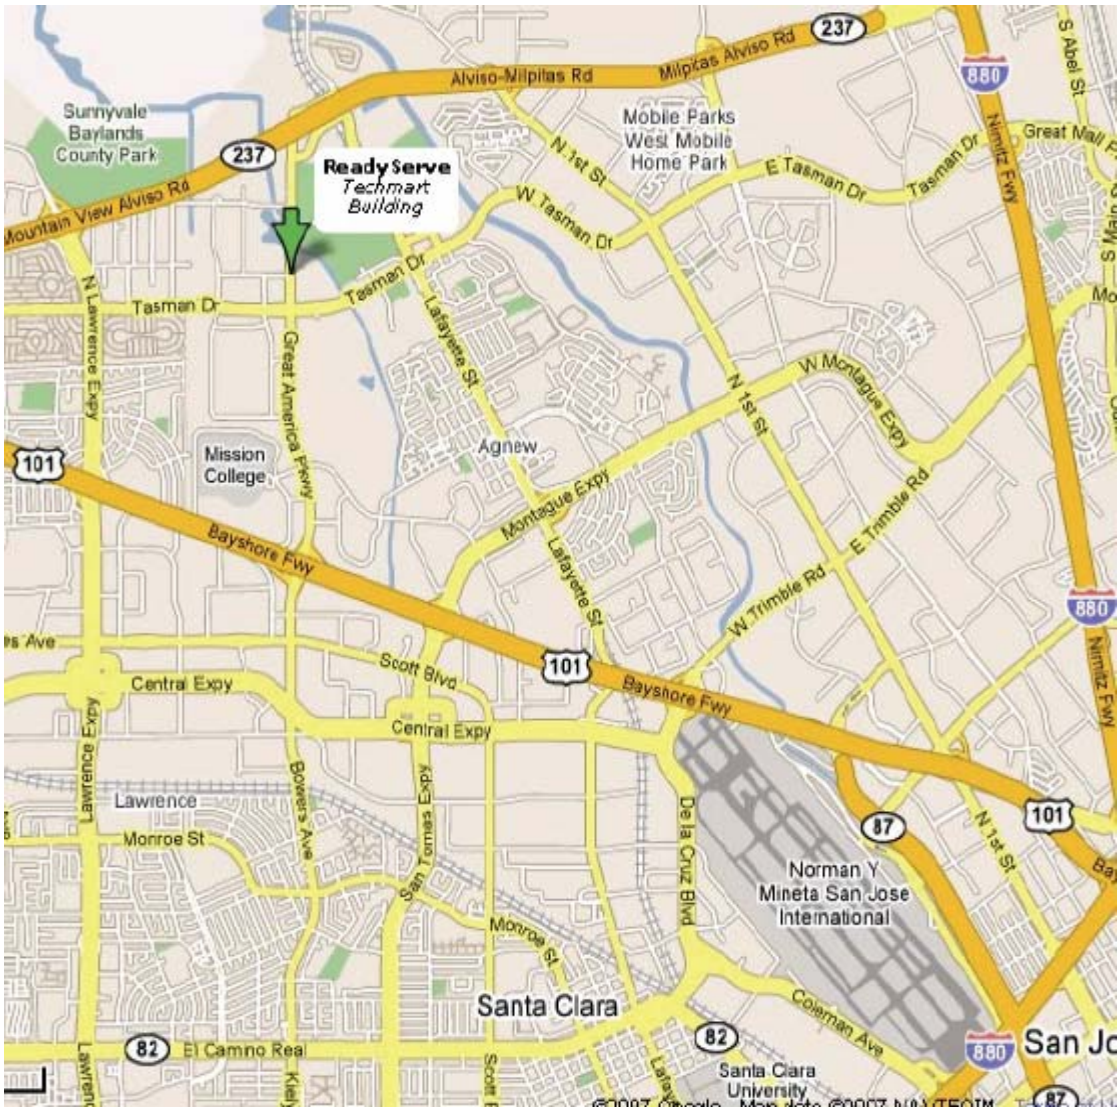

Your training will be held at our affiliate:

ReadyServe

Techmart Building
5201 Great America Parkway, Suite 254
Santa Clara, CA 95054
Phone: 408-562-6044

Facility Directions

From San Jose International Airport:

1. Exit Airport and head North on 101
2. Exit Great America Parkway (North)
3. The Techmart building will be on your Right (approximately 4 miles)

From San Francisco Area:

1. 101 South
2. Exit Alviso-Milpitas Boulevard (route 237 East)
3. Exit Right Great America Parkway
4. The Techmart Building will be on your left (approximately 1 mile)

Parking

FREE parking is available. To access the parking garage enter from Great America Parkway onto Bunker Hill Lane following the signs for Convention Center/Techmart Visitors Parking

Hotel Information

Restaurants

Tresca at the Hyatt Regency 5101 Great America Parkway (408) 980-3930 California Cuisine/Med. Fusion	Bennigan's Bar 4150 Great America Pkwy (408) 748-0378 Bar & Restaurant
Kentucky Fried Chicken 5350 Great America Parkway (408) 748-8314 Fast Food	Joe's Chinese 5350 Great America Parkway (408) 855-9377 Fast Food
Togo's Café 5350 Great America Parkway (408) 654-9050 Sandwich Shop	Round Table Pizza 4200 Great America Parkway (408) 970-9000 Quick Bite