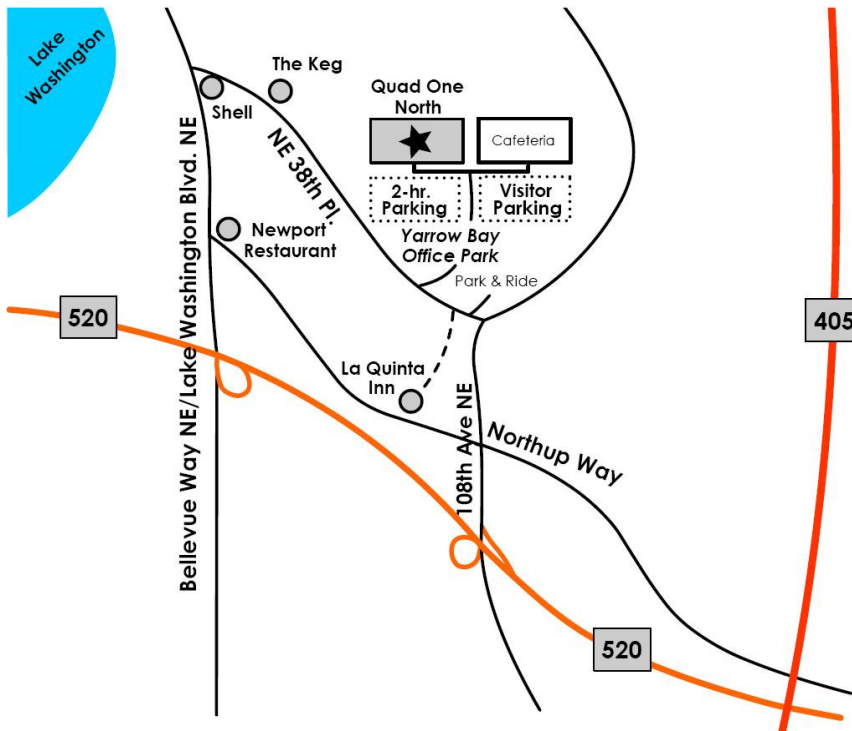

Take the first exit, 108th Ave NE

Turn right at the end of the off ramp

Go straight through the next light (Northup Way) and turn left at the next street, NE 38th Place (before the Park 'n Ride.)

Turn right at the second driveway, Yarrow Bay Office Park.

From Interstate 5

Take the 520 East exit.

After crossing the bridge, you will take the third exit, Lake Washington Blvd/Kirkland

This will circle back over 520

Turn right at the second traffic light, NE 38th Pl. (there will be a Shell station on the corner.)

Pass the Keg Restaurant and take the next left into Yarrow Bay Office Park

From the Airport

Head north on Interstate 5

Take the Highway 520 exit

After crossing the bridge, you will take the third exit, Lake Washington Blvd/Kirkland

This will circle back over 520

Turn right at the second traffic light, NE 38th Pl. (there will be a Shell station on the corner.)

Pass the Keg Restaurant and take the next left into Yarrow Bay Office Park