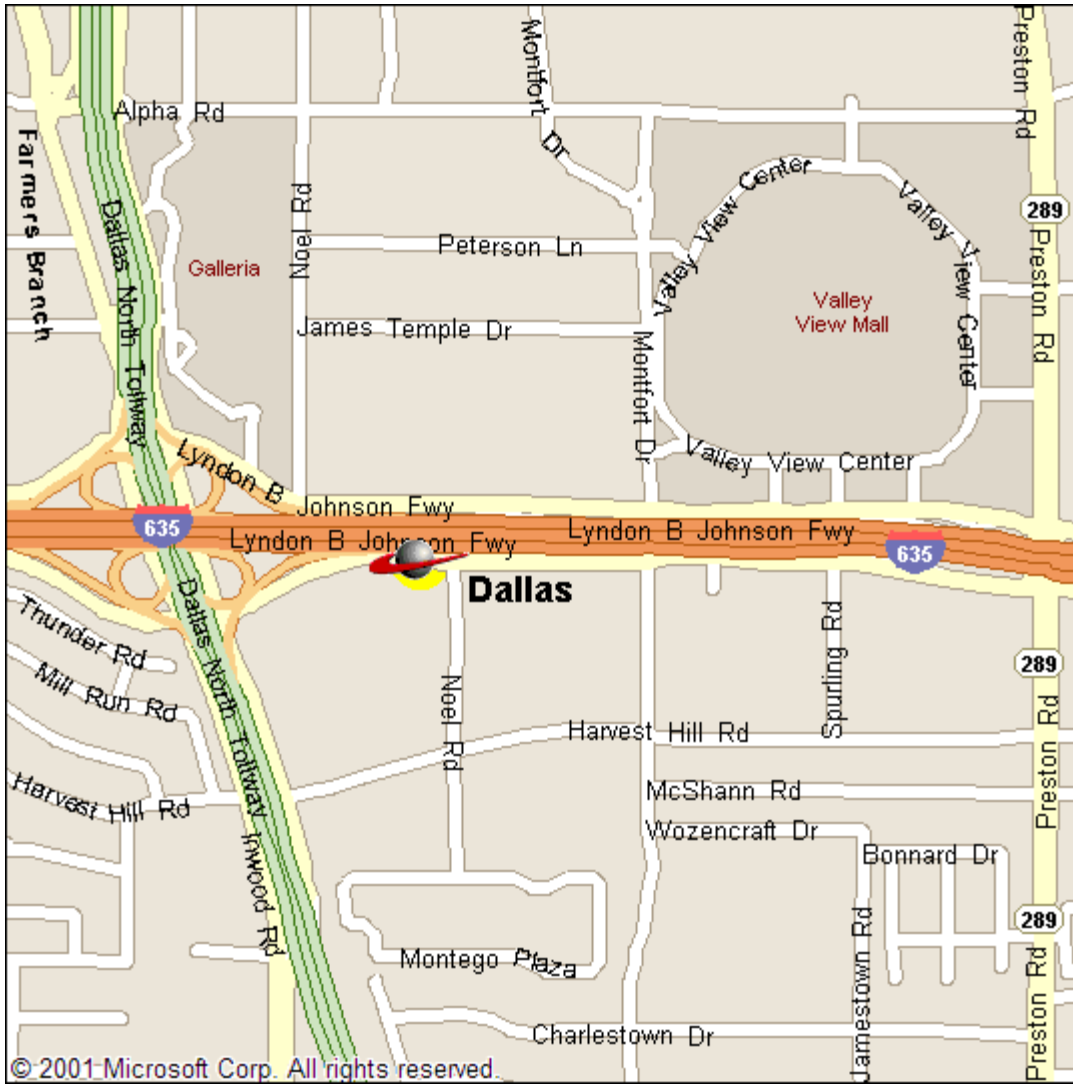

Facility Area Map:

Directions:

From the North:

- Traveling South on the Tollway, exit Galleria/Alpha (will put you on Inwood Rd.).
- Continue on Inwood Rd., cross IH-635 (LBJ).
- Take a left at IH-635 (LBJ) East onto access road.
- Take a right into the Lincoln Centre complex.

From the South or Love Field:

- When exiting Love Field, turn left at the first light (Mockingbird).
- Within 3 blocks you'll veer right to follow Mockingbird.
- Go a couple miles to the Toll road and turn left onto the Toll road traveling North.