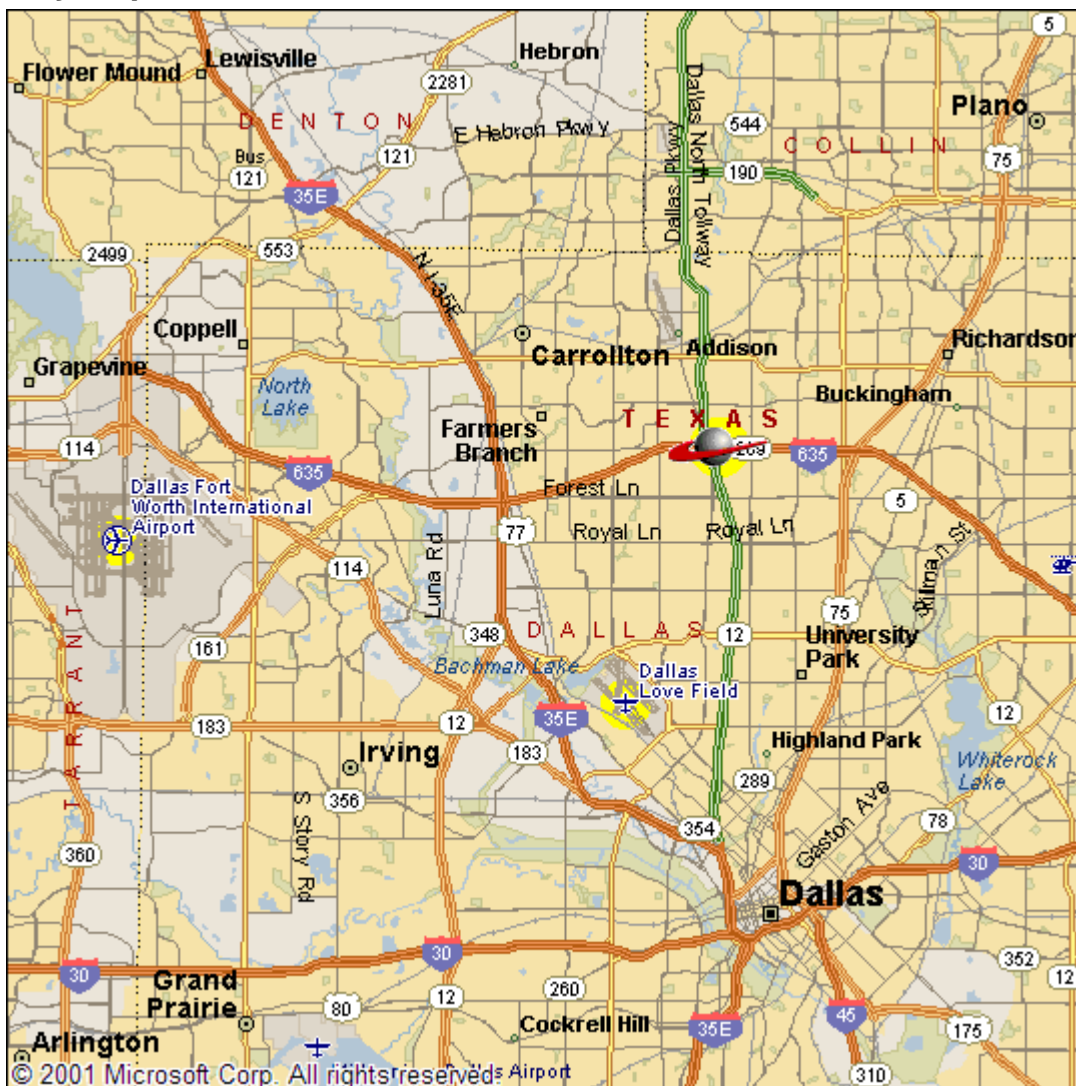

Call to reserve 24 hours in advance and ask for the MicroTek rate -- $48 to/from DFW or $35 to/from Love Field. Additional riders $5 per person. Call 972-939-6666.

- Drive yourself. DFW is a brisk 35 minute drive and Love Field is 25 minutes. Try to arrive at the airport at the same time as your associates so you can share a car. Again, this entitles you to use the "HOV" (high-occupancy vehicle) lane which minimizes possible traffic slowdowns.

A cab or private car to and from the airport with a sightseeing/dining trip or two during the week is likely cheaper than a week-long rental car, requires zero pickup/drop-off time, and is door-to-door service for all destinations (no parking, no walking).

Remember, all nearby recommended hotels offer convenient, no charge shuttle service to and from MicroTek. Many of these also provide rides to and from the world famous Galleria Shopping Mall, and restaurants, movie theaters, and the like in the immediate area. If you do need to do some sightseeing, ask the hotel for the best and least expensive way to get there.

City Map: