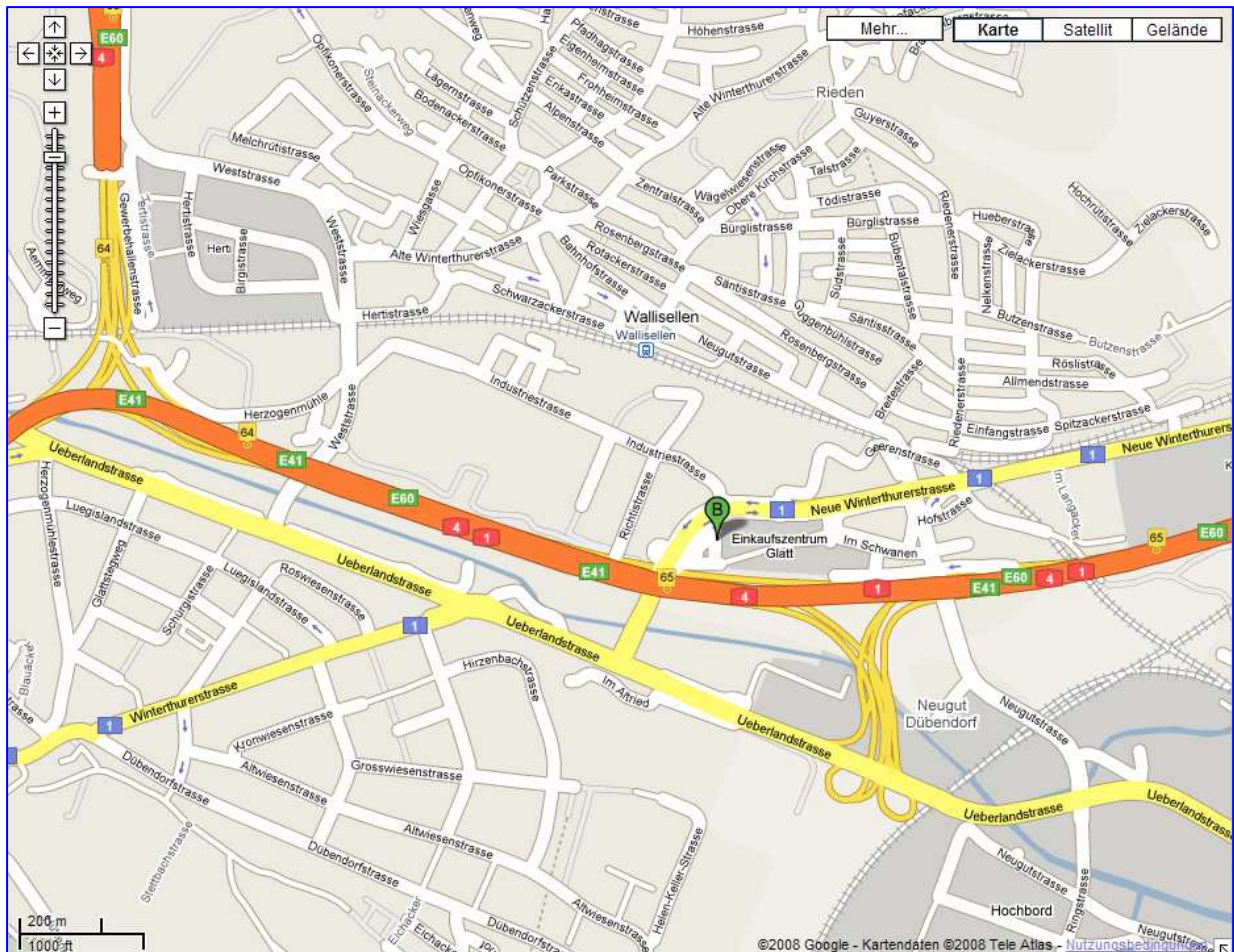

DIRECTIONS
FAST LANE SWITZERLAND
SHOPPING CENTER IN WALLISELLEN

Fast Lane / IFTC AG
Shopping Center Glatt
(Park Level 12 / 1. Floor)
8301 Glattzentrum/Wallisellen

Phone. No.: +41 44 832 50 80
Fax No.: + 41 44 832 50 85

Web: www.flane.ch
E-Mail: info@flane.ch

General Overview Fast Lane Switzerland:

Driving Directions to Fast Lane:

By car from Zurich Airport

Distance from the Airport Zurich: ca. 8.0 km ~ 10 minutes by car

- ⇨ Head south on "Vorfahtsstrasse" toward "Butzenbuelring" (0.5 km)
- ⇨ Slight right at "Butzenbuelring" (0.2 km)
- ⇨ Slight right to merge onto Autobahn A51 (highway) direction "Zurich" (3.7 km)
- ⇨ Take the exit 64 toward A1/A4/E41 direction "St. Gallen/Schaffhausen" (0.2 km)
- ⇨ Keep left at the fork, follows signs for "Schaffhausen/St. Gallen/E41" and merge onto A1/A4/E41 (1.7 km)
- ⇨ Take the exit 65 toward "Zurich-Schwammendingen/Wallisellen/Duebendorf" (0.6 km)
- ⇨ Keep right at the fork to continue toward direction "Wallisellen" and merge onto "Ueberlandstrasse" (1st traffic light) (0.7 km)
- ⇨ Turn right at Route 1/"Neue Winterthurerstrasse" (2nd traffic light) (0.2 km) and slight right direction "Glattzentrum" (280 m)
- ⇨ Slight right to stay on "Glattzentrum" (0.1 km)
- ⇨ Turn right (now you are on the parking deck 11 of the Glattzentrum). Follow the signpost to parking deck/area n° 12 where you find parking places for free
- ⇨ Fast Lane is situated in the "Glatt Com" Tower, the entrance is across from the main door of the "Glattzentrum"
- ⇨ Take the elevator to the 1st floor

<http://fahrplan.sbb.ch/bin/query.exe/en?>

By Bus :

Take the bus n° 759 stop directly beside the "Glattzentrum" or you walk ca. 7 minutes from the bus stop.

Inside of the "Glattzentrum" you can ask at the information desk for the "Glatt Com" Tower, where Fast Lane is situated.