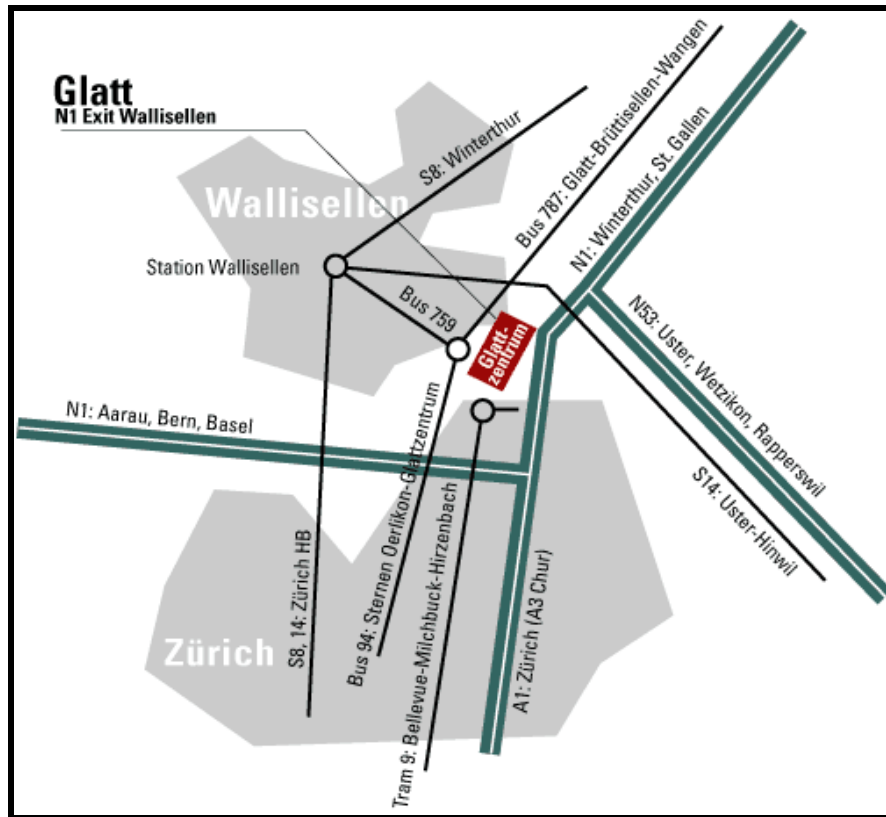

DIRECTIONS
FAST LANE SWITZERLAND
SHOPPING CENTER IN WALLISELLEN

Fast Lane / IFTC AG
Shopping Center Glatt
(Park Level 12 / 1. Floor)
8301 Glattzentrum/Wallisellen

Phone. No.: +41 44 832 50 80
Fax No.: + 41 44 832 50 85

Web: www.flane.ch
E-Mail: info@flane.ch

General Overview Fast Lane Switzerland:

Driving Directions to Fast Lane:

By car from Zurich Airport

Distance from the Airport Zurich: ca. 8.0 km ~ 10 minutes by car

- ⇨ Head south on "Vorfahtsstrasse" toward "Butzenbuelring" (0.5 km)
- ⇨ Slight right at "Butzenbuelring" (0.2 km)
- ⇨ Slight right to merge onto Autobahn A51 (highway) direction "Zurich" (3.7 km)
- ⇨ Take the exit 64 toward A1/A4/E41 direction "St. Gallen/Schaffhausen" (0.2 km)
- ⇨ Keep left at the fork, follows signs for "Schaffhausen/St. Gallen/E41" and merge onto A1/A4/E41 (1.7 km)
- ⇨ Take the exit 65 toward "Zurich-Schwammendingen/Wallisellen/Duebendorf" (0.6 km)
- ⇨ Keep right at the fork to continue toward direction "Wallisellen" and merge onto "Ueberlandstrasse" (1st traffic light) (0.7 km)
- ⇨ Turn right at Route 1/"Neue Winterthurerstrasse" (2nd traffic light) (0.2 km) and slight right direction "Glattzentrum" (280 m)
- ⇨ Slight right to stay on "Glattzentrum" (0.1 km)
- ⇨ Turn right (now you are on the parking deck 11 of the Glattzentrum). Follow the signpost to parking deck/area n° 12 where you find parking places for free
- ⇨ Fast Lane is situated in the "Glatt Com" Tower, the entrance is across from the main door of the "Glattzentrum"
- ⇨ Take the elevator to the 1st floor

<http://fahrplan.sbb.ch/bin/query.exe/en?>

By Bus :

Take the bus n° 759 stop directly beside the "Glattzentrum" or you walk ca. 7 minutes from the bus stop.

Inside of the "Glattzentrum" you can ask at the information desk for the "Glatt Com" Tower, where Fast Lane is situated.