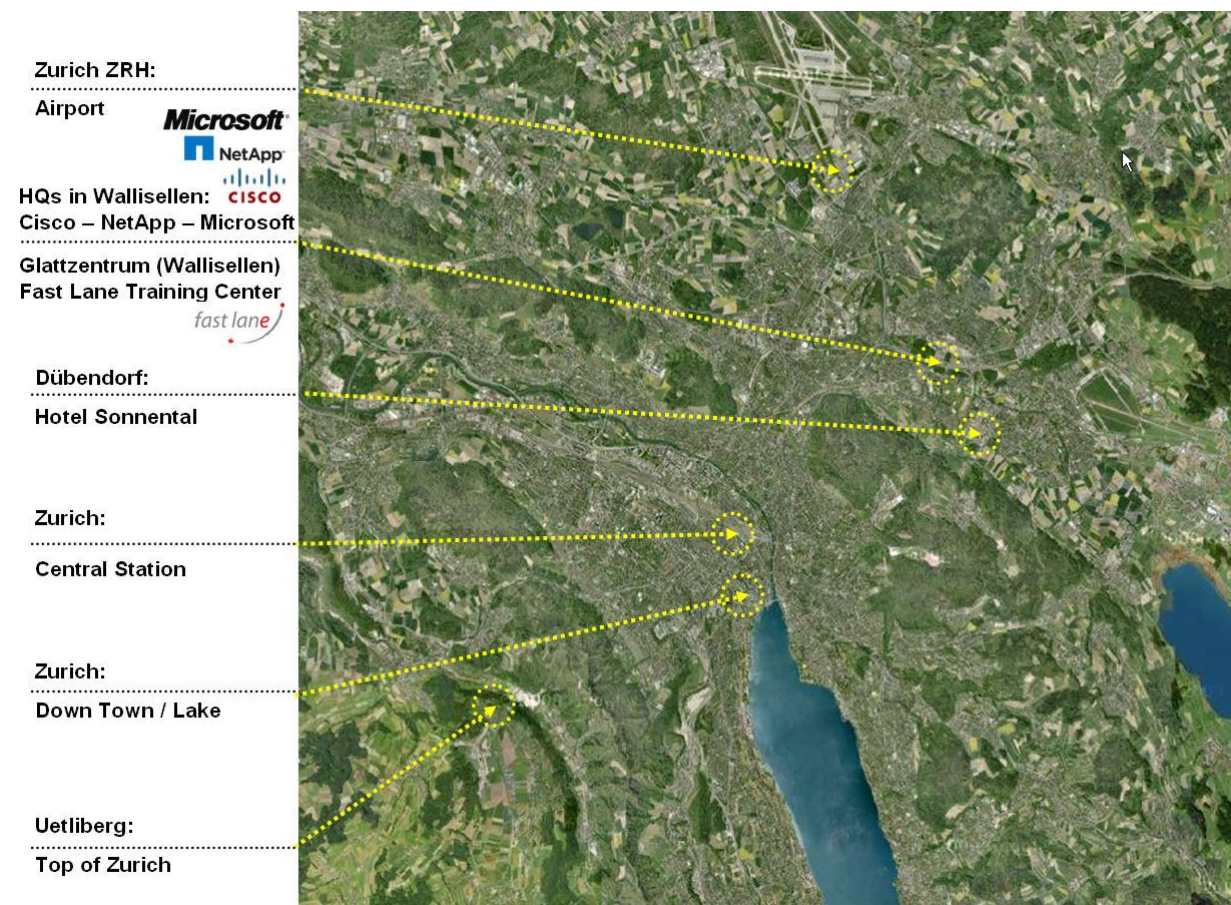

See also Google Map Route planner:

<http://maps.google.ch/maps?f=q&source=s_q&hl=en&geocode=&q=glattzentrum&ll=46.362093,9.036255&sspn=5.443825,9.832764&ie=UTF8&hq=glattzentrum&hnear=&ll=47.39986,8.568134&spn=0.080522,0.153637&z=13&iwloc=A>

With public transportation to Fast Lane:

By S-Bahn (Municipal Railway)

Take the S14 or the S8 train from Zurich-Hauptbahnhof / Main Station, exit at Wallisellen station (10 min.).

For more information take a look at SBB Web:

<http://fahrplan.sbb.ch/bin/query.exe/en?>

By Bus

At Wallisellen station please take the bus n° 759, stop directly beside the "Glattzentrum" or you take a walk (from Wallisellen station to Glattzentrum: ca. 7 minutes).

Inside of the "Glattzentrum" please look for the sign Parking 12 & Glatt Com (or you can ask at the information desk for the "Glatt Com", where Fast Lane is situated).

➔ If you have any questions, please call us: **FAST LANE +41 (0)44 832 50 80 ☎**