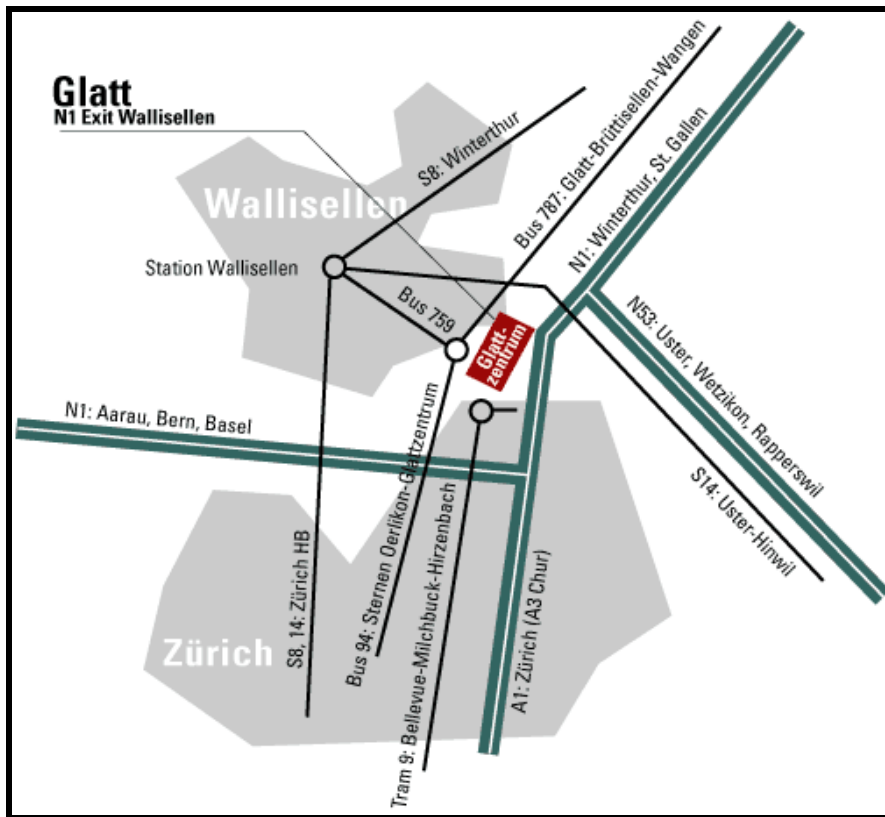

**DIRECTION TO
FAST LANE SWITZERLAND TRAINING CENTRE
GLATTZENTRUM / SHOPPING CENTER GLATT IN WALLISELLEN**

**Fast Lane Institute for Knowledge Transfer (Switzerland) AG
Shopping Center Glatt (Glattzentrum)
Glatt Com (Parking Level 12 / 1st Floor)
8301 Glattzentrum/Wallisellen (Zurich)**

**Phone. No.: +41 44 832 50 80
Fax No.: + 41 44 832 50 85**

**Web: www.flane.ch
E-Mail: info@flane.ch**

General Overview Fast Lane Switzerland:

Driving Direction to Fast Lane:

By car from Zurich Airport

Distance from the Airport Zurich: ca. 8.0 km ~ 10 minutes by car

- ⇒ Head south on "Vorfahrtstrasse" toward "Butzenbuelring" (0.5 km)
- ⇒ Slight right at "Butzenbuelring" (0.2 km)
- ⇒ Slight right to merge onto Autobahn A51 (highway) direction "Zurich" (3.7 km)
- ⇒ Take the exit 64 toward A1/A4/E41 direction "St. Gallen/Schaffhausen" (0.2 km)
- ⇒ Keep left at the fork, follows signs for "Schaffhausen/St. Gallen/E41" and merge onto A1/A4/E41 (1.7 km)
- ⇒ Take the exit 65 toward "Zurich-Schwammendingen/Wallisellen/Duebendorf" (0.6 km)
- ⇒ Keep right at the fork to continue toward direction "Wallisellen" and merge onto "Ueberlandstrasse" (1st traffic light) (0.7 km)
- ⇒ Turn right at Route 1/"Neue Winterthurerstrasse" (2nd traffic light) (0.2 km) and slight right direction "Glattzentrum" (280 m)
- ⇒ Slight right to stay on "Glattzentrum" (0.1 km)
- ⇒ Turn right (now you are on the parking deck 11 of the Glattzentrum). Follow the signpost to parking deck/area n° 12 where you find parking places for free
- ⇒ Fast Lane is situated in the "Glatt Com" office building, the entrance is across from the main door to the "Glattzentrum"
- ⇒ Take the elevator to the 1st floor

With public transportation to Fast Lane:

By S-Bahn (Municipal Railway)

Take the S14 or the S8 train from Zurich-Hauptbahnhof / Main Station, exit at Wallisellen station (10 min.).

For more information take a look at SBB Web: