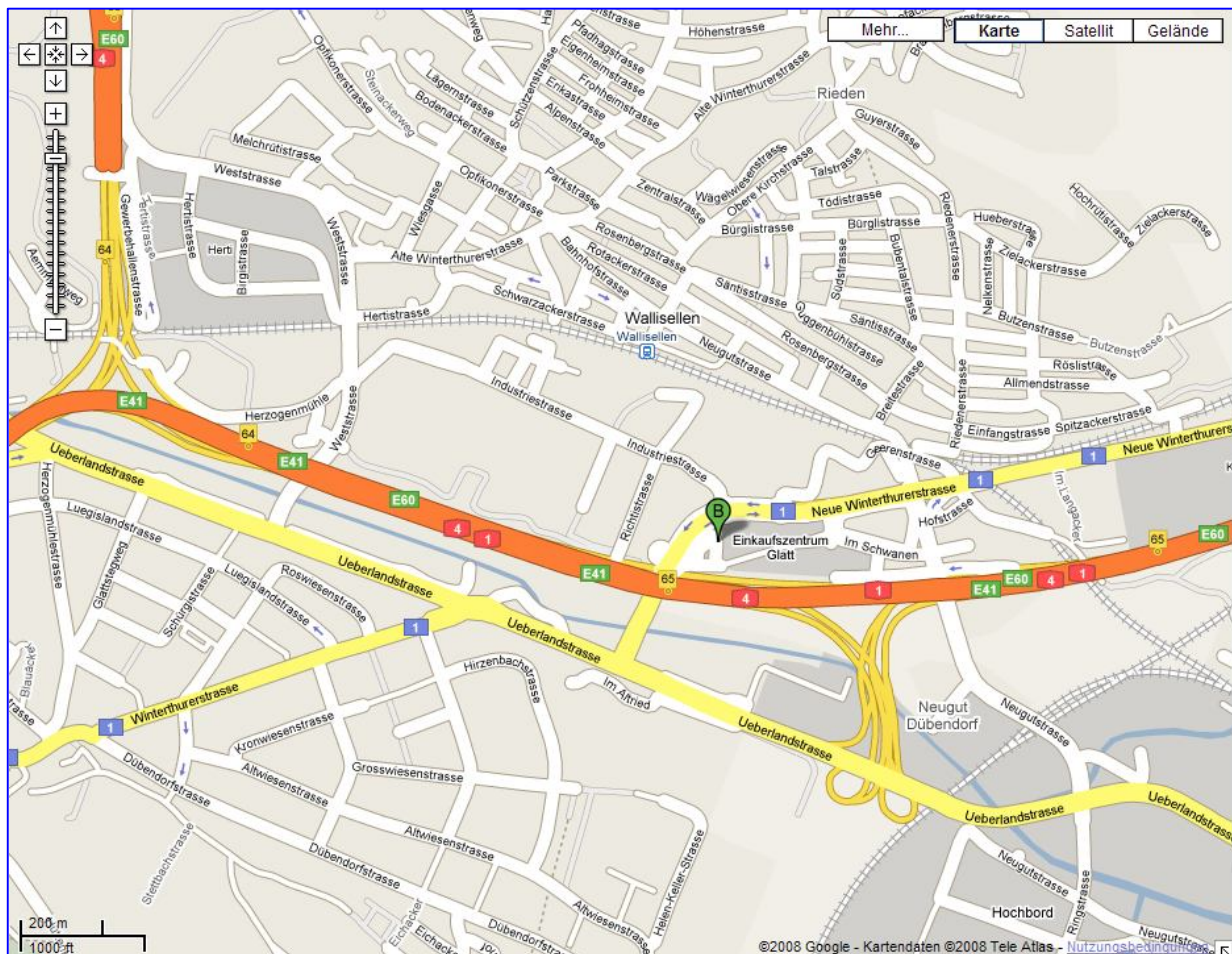

**DIRECTION TO
FAST LANE SWITZERLAND TRAINING CENTRE
GLATTZENTRUM / SHOPPING CENTER GLATT IN WALLISELLEN**

**Fast Lane Institute for Knowledge Transfer (Switzerland) AG
Shopping Center Glatt (Glattzentrum)
Glatt Com (Parking Level 12 / 1st Floor)
8301 Glattzentrum/Wallisellen (Zurich)**

**Phone. No.: +41 44 832 50 80
Fax No.: + 41 44 832 50 85**

**Web: www.flane.ch
E-Mail: info@flane.ch**

General Overview Fast Lane Switzerland:

Driving Direction to Fast Lane:

By car from Zurich Airport

Distance from the Airport Zurich: ca. 8.0 km ~ 10 minutes by car

- ⇒ Head south on "Vorfahrtstrasse" toward "Butzenbuelring" (0.5 km)
- ⇒ Slight right at "Butzenbuelring" (0.2 km)
- ⇒ Slight right to merge onto Autobahn A51 (highway) direction "Zurich" (3.7 km)
- ⇒ Take the exit 64 toward A1/A4/E41 direction "St. Gallen/Schaffhausen" (0.2 km)
- ⇒ Keep left at the fork, follows signs for "Schaffhausen/St. Gallen/E41" and merge onto A1/A4/E41 (1.7 km)
- ⇒ Take the exit 65 toward "Zurich-Schwammendingen/Wallisellen/Duebendorf" (0.6 km)
- ⇒ Keep right at the fork to continue toward direction "Wallisellen" and merge onto "Ueberlandstrasse" (1st traffic light) (0.7 km)
- ⇒ Turn right at Route 1/"Neue Winterthurerstrasse" (2nd traffic light) (0.2 km) and slight right direction "Glattzentrum" (280 m)
- ⇒ Slight right to stay on "Glattzentrum" (0.1 km)
- ⇒ Turn right (now you are on the parking deck 11 of the Glattzentrum). Follow the signpost to parking deck/area n° 12 where you find parking places for free
- ⇒ Fast Lane is situated in the "Glatt Com" office building, the entrance is across from the main door to the "Glattzentrum"
- ⇒ Take the elevator to the 1st floor