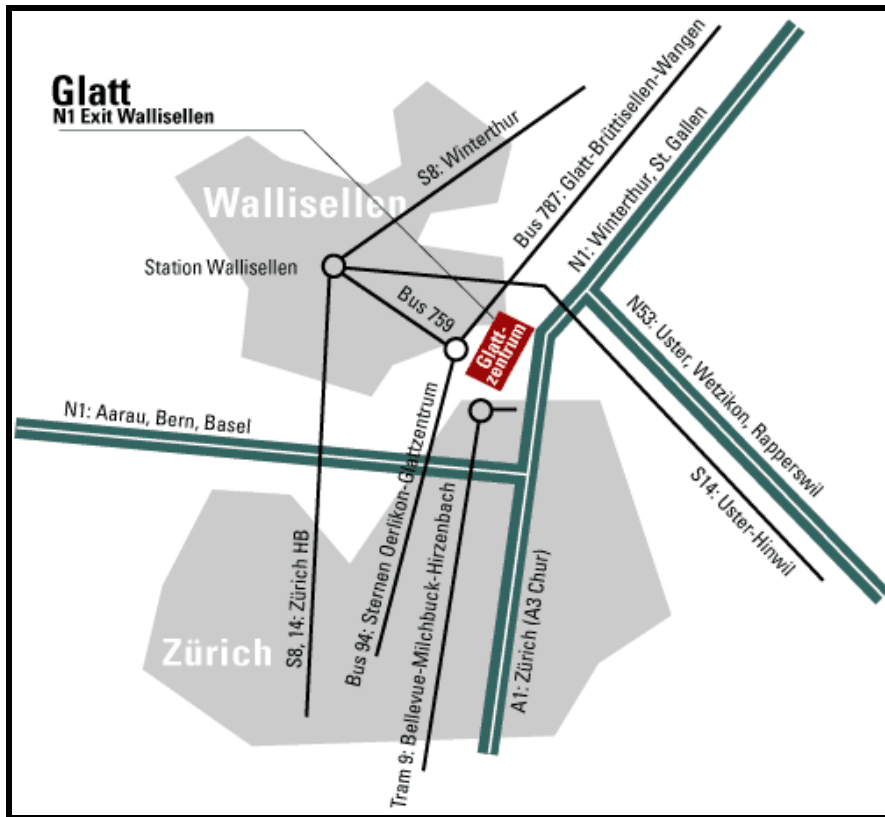

**DIRECTION TO
FAST LANE SWITZERLAND TRAINING CENTRE
GLATTZENTRUM / SHOPPING CENTER GLATT IN WALLISELLEN**

**Fast Lane Institute for Knowledge Transfer (Switzerland) AG
Shopping Center Glatt (Glattzentrum)
Glatt Com (Parking Level 12 / 1st Floor)
8301 Glattzentrum/Wallisellen (Zurich)**

**Phone. No.: +41 44 832 50 80
Fax No.: + 41 44 832 50 85**

**Web: www.flane.ch
E-Mail: info@flane.ch**

General Overview Fast Lane Switzerland:

Driving Direction to Fast Lane:

By car from Zurich Airport

Distance from the Airport Zurich: ca. 8.0 km ~ 10 minutes by car

- ⇨ Head south on "Vorfahrtstrasse" toward "Butzenbuelring" (0.5 km)
- ⇨ Slight right at "Butzenbuelring" (0.2 km)
- ⇨ Slight right to merge onto Autobahn A51 (highway) direction "Zurich" (3.7 km)
- ⇨ Take the exit 64 toward A1/A4/E41 direction "St. Gallen/Schaffhausen" (0.2 km)
- ⇨ Keep left at the fork, follows signs for "Schaffhausen/St. Gallen/E41" and merge onto A1/A4/E41 (1.7 km)
- ⇨ Take the exit 65 toward "Zurich-Schwammendingen/Wallisellen/Duebendorf" (0.6 km)
- ⇨ Keep right at the fork to continue toward direction "Wallisellen" and merge onto "Ueberlandstrasse" (1st traffic light) (0.7 km)
- ⇨ Turn right at Route 1/"Neue Winterthurerstrasse" (2nd traffic light) (0.2 km) and slight right direction "Glattzentrum" (280 m)
- ⇨ Slight right to stay on "Glattzentrum" (0.1 km)
- ⇨ Turn right (now you are on the parking deck 11 of the Glattzentrum). Follow the signpost to parking deck/area n° 12 where you find parking places for free
- ⇨ Fast Lane is situated in the "Glatt Com" office building, the entrance is across from the main door to the "Glattzentrum"
- ⇨ Take the elevator to the 1st floor

See also [Google Map Route planner](#):

With public transportation to Fast Lane:

By S-Bahn (Municipal Railway) :

Take the S14 or the S8 train from Zurich-Hauptbahnhof / Main Station, exit at Wallisellen station (10 min.).