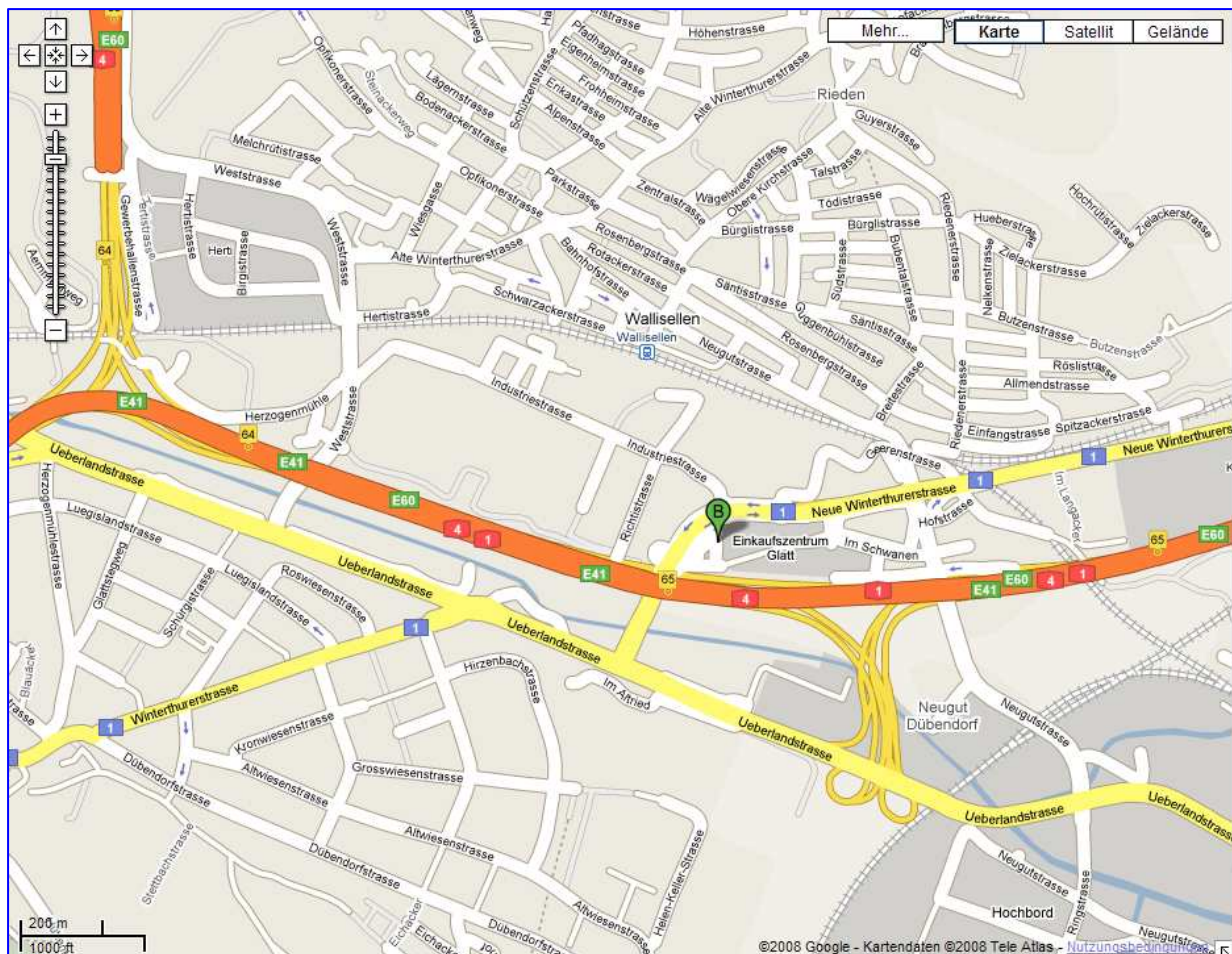

**DIRECTION TO
FAST LANE SWITZERLAND TRAINING CENTRE
GLATTZENTRUM / SHOPPING CENTER GLATT IN WALLISELLEN**

**Fast Lane Institute for Knowledge Transfer (Switzerland) AG
Shopping Center Glatt (Glattzentrum)
Glatt Com (Parking Level 12 / 1st Floor)
8301 Glattzentrum/Wallisellen (Zurich)**

**Phone. No.: +41 44 832 50 80
Fax No.: + 41 44 832 50 85**

**Web: www.flane.ch
E-Mail: info@flane.ch**

General Overview Fast Lane Switzerland:

Driving Direction to Fast Lane:

By car from Zurich Airport

Distance from the Airport Zurich: ca. 8.0 km ~ 10 minutes by car

- ⇨ Head south on "Vorfahrtstrasse" toward "Butzenbuelring" (0.5 km)
- ⇨ Slight right at "Butzenbuelring" (0.2 km)
- ⇨ Slight right to merge onto Autobahn A51 (highway) direction "Zurich" (3.7 km)
- ⇨ Take the exit 64 toward A1/A4/E41 direction "St. Gallen/Schaffhausen" (0.2 km)
- ⇨ Keep left at the fork, follows signs for "Schaffhausen/St. Gallen/E41" and merge onto A1/A4/E41 (1.7 km)
- ⇨ Take the exit 65 toward "Zurich-Schwammendingen/Wallisellen/Duebendorf" (0.6 km)
- ⇨ Keep right at the fork to continue toward direction "Wallisellen" and merge onto "Ueberlandstrasse" (1st traffic light) (0.7 km)
- ⇨ Turn right at Route 1/"Neue Winterthurerstrasse" (2nd traffic light) (0.2 km) and slight right direction "Glattzentrum" (280 m)
- ⇨ Slight right to stay on "Glattzentrum" (0.1 km)
- ⇨ Turn right (now you are on the parking deck 11 of the Glattzentrum). Follow the signpost to parking deck/area n° 12 where you find parking places for free
- ⇨ Fast Lane is situated in the "Glatt Com" office building, the entrance is across from the main door to the "Glattzentrum"
- ⇨ Take the elevator to the 1st floor

See also [Google Map Route planner](#):

With public transportation to Fast Lane:

By S-Bahn (Municipal Railway) :

Take the S14 or the S8 train from Zurich-Hauptbahnhof / Main Station, exit at Wallisellen station (10 min.).