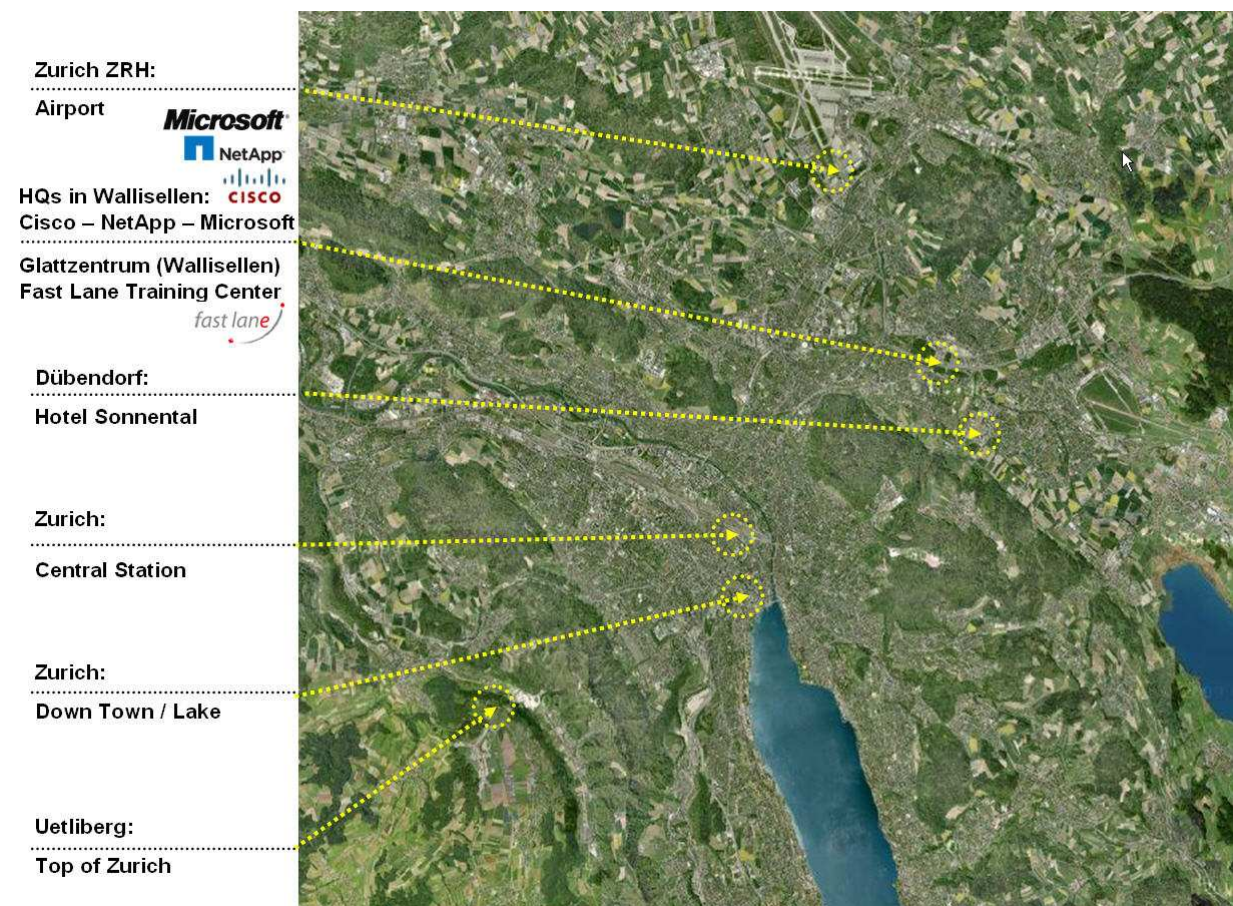

See also [Google Map Route planner](#):

With public transportation to Fast Lane:

By S-Bahn (Municipal Railway) :

Take the S14 or the S8 train from Zurich-Hauptbahnhof / Main Station, exit at Wallisellen station (10 min.).

For more information take a look at SBB Web:

<http://fahrplan.sbb.ch/bin/query.exe/en?>

By Bus :

At Wallisellen station please take the bus n° 759, stop directly beside the "Glattzentrum" or you take a walk (from Wallisellen station to Glattzentrum: ca. 7 minutes).

Inside of the "Glattzentrum" please look for the sign Parking 12 & Glatt Com (or you can ask at the information desk for the "Glatt Com", where Fast Lane is situated).

☞ If you have any questions, please call us: **FAST LANE +41 (0)44 832 50 80 ☎**