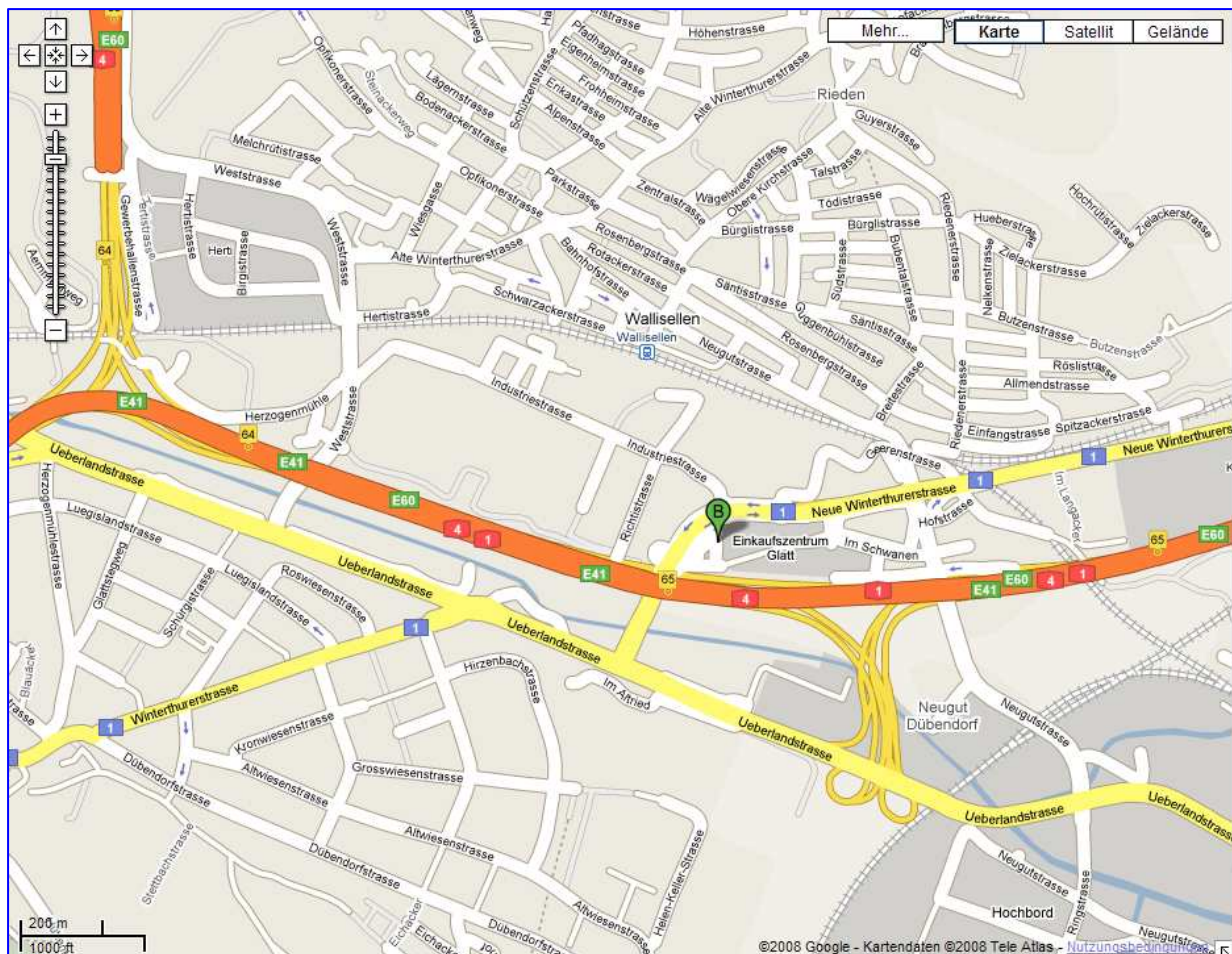

**DIRECTION TO
FAST LANE SWITZERLAND TRAINING CENTRE
GLATTZENTRUM / SHOPPING CENTER GLATT IN WALLISELLEN**

**Fast Lane Institute for Knowledge Transfer (Switzerland) AG
Shopping Center Glatt (Glattzentrum)
Glatt Com (Parking Level 12 / 1st Floor)
8301 Glattzentrum/Wallisellen (Zurich)**

**Phone. No.: +41 44 832 50 80
Fax No.: + 41 44 832 50 85**

**Web: www.flane.ch
E-Mail: info@flane.ch**

General Overview Fast Lane Switzerland:

Driving Direction to Fast Lane:

By car from Zurich Airport

Distance from the Airport Zurich: ca. 8.0 km ~ 10 minutes by car

- ⇨ Head south on "Vorfahrtstrasse" toward "Butzenbuelring" (0.5 km)
- ⇨ Slight right at "Butzenbuelring" (0.2 km)
- ⇨ Slight right to merge onto Autobahn A51 (highway) direction "Zurich" (3.7 km)
- ⇨ Take the exit 64 toward A1/A4/E41 direction "St. Gallen/Schaffhausen" (0.2 km)
- ⇨ Keep left at the fork, follows signs for "Schaffhausen/St. Gallen/E41" and merge onto A1/A4/E41 (1.7 km)
- ⇨ Take the exit 65 toward "Zurich-Schwammendingen/Wallisellen/Duebendorf" (0.6 km)
- ⇨ Keep right at the fork to continue toward direction "Wallisellen" and merge onto "Ueberlandstrasse" (1st traffic light) (0.7 km)
- ⇨ Turn right at Route 1/"Neue Winterthurerstrasse" (2nd traffic light) (0.2 km) and slight right direction "Glattzentrum" (280 m)
- ⇨ Slight right to stay on "Glattzentrum" (0.1 km)
- ⇨ Turn right (now you are on the parking deck 11 of the Glattzentrum). Follow the signpost to parking deck/area n° 12 where you find parking places for free
- ⇨ Fast Lane is situated in the "Glatt Com"
- ⇨ Follow the Fast Lane signs and take the elevator to the 1st floor leads directly to the reception.

See also [Google Map Route planner](#):

With public transportation to Fast Lane:

By S-Bahn (Municipal Railway) :

Take the S14 or the S8 train from Zurich-Hauptbahnhof / Main Station, exit at Wallisellen station (10 min.).