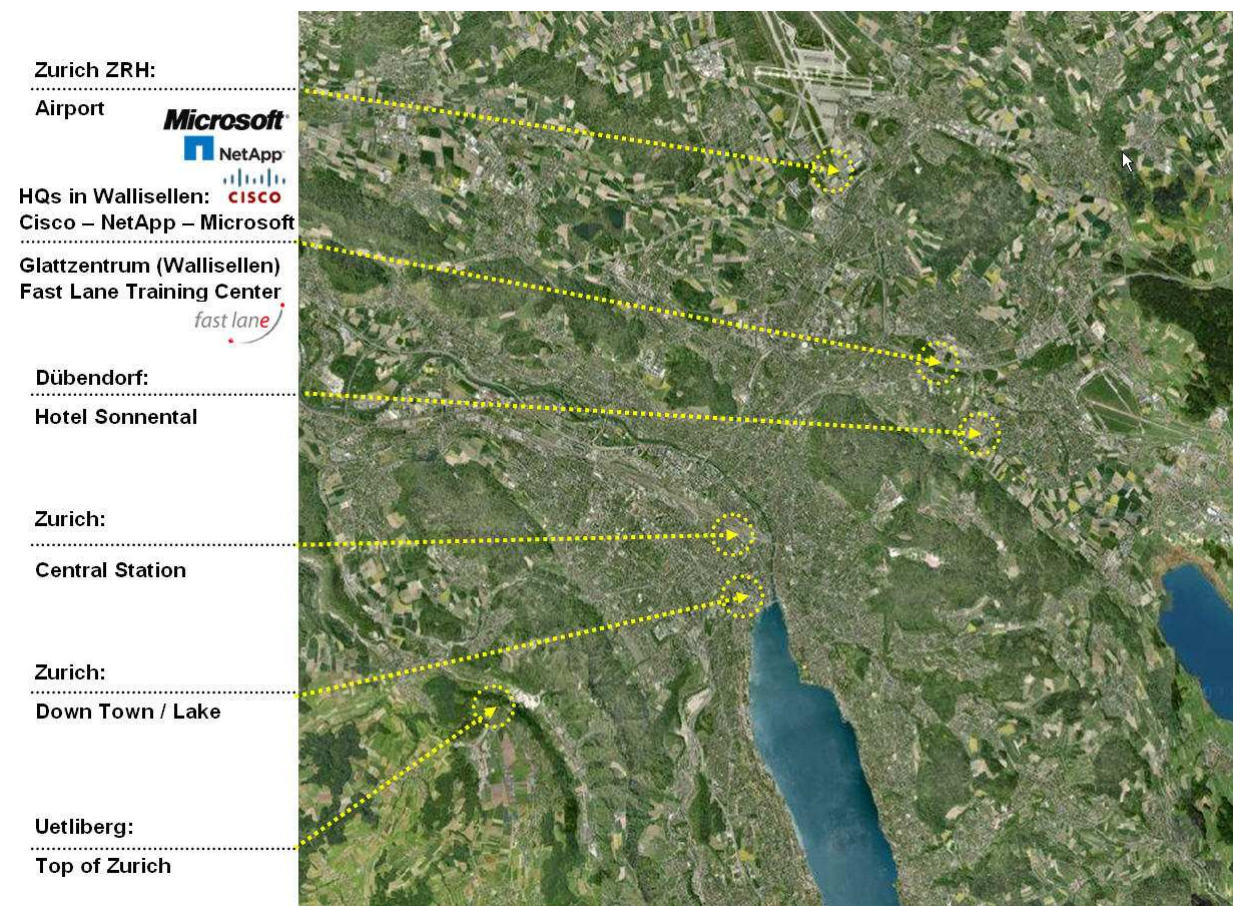

- ⇨ Head south on "Vorfahrtstrasse" toward "Butzenbuelring" (0.5 km)
- ⇨ Slight right at "Butzenbuelring" (0.2 km)
- ⇨ Slight right to merge onto Autobahn A51 (highway) direction "Zurich" (3.7 km)
- ⇨ Take the exit 64 toward A1/A4/E41 direction "St. Gallen/Schaffhausen" (0.2 km)
- ⇨ Keep left at the fork, follows signs for "Schaffhausen/St. Gallen/E41" and merge onto A1/A4/E41 (1.7 km)
- ⇨ Take the exit 65 toward "Zurich-Schwammendingen/Wallisellen/Duebendorf" (0.6 km)
- ⇨ Keep right at the fork to continue toward direction "Wallisellen" and merge onto "Ueberlandstrasse" (1st traffic light) (0.7 km)
- ⇨ Turn right at Route 1/"Neue Winterthurerstrasse" (2nd traffic light) (0.2 km) and slight right direction "Glattzentrum" (280 m)
- ⇨ Slight right to stay on "Glattzentrum" (0.1 km)
- ⇨ Turn right (now you are on the parking deck 11 of the Glattzentrum). Follow the signpost to parking deck/area n° 12 where you find parking places for free
- ⇨ Fast Lane is situated in the "Glatt Com"
- ⇨ Follow the Fast Lane signs and take the elevator to the 1st floor leads directly to the reception.

See also [Google Map Route planner](#):

With public transportation to Fast Lane:

By S-Bahn (Municipal Railway) :

Take the S14 or the S8 train from Zurich-Hauptbahnhof / Main Station, exit at Wallisellen station (10 min.).

For more information take a look at SBB Web: <http://www.sbb.ch/en/index.htm>

By Bus :

At Wallisellen station please take the bus n° 759, stop directly beside the "Glattzentrum" or you take a walk (from Wallisellen station to Glattzentrum: ca. 7 minutes). Inside of the "Glattzentrum" please look for the sign Parking 12 & Glatt Com (or you can ask at the information desk for the "Glatt Com", where Fast Lane is situated).