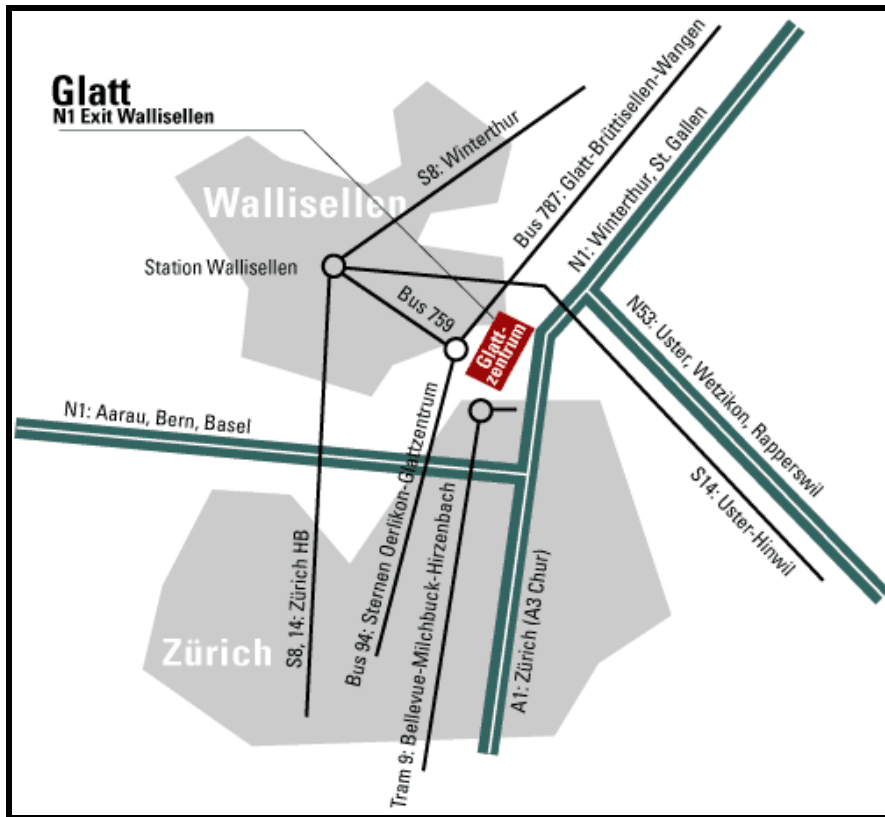

**DIRECTION TO
FAST LANE SWITZERLAND TRAINING CENTRE
GLATTZENTRUM / SHOPPING CENTER GLATT IN WALLISELLEN**

**Fast Lane Institute for Knowledge Transfer (Switzerland) AG
Shopping Center Glatt (Glattzentrum)
Glatt Com (Parking Level 12 / 1st Floor)
8301 Glattzentrum/Wallisellen (Zurich)**

**Phone. No.: +41 44 832 50 80
Fax No.: + 41 44 832 50 85**

**Web: www.flane.ch
E-Mail: info@flane.ch**

General Overview Fast Lane Switzerland:

Driving Direction to Fast Lane:

By car from Zurich Airport

Distance from the Airport Zurich: ca. 8.0 km ~ 10 minutes by car

- ⇨ Head south on "Vorfahrtstrasse" toward "Butzenbuelring" (0.5 km)
- ⇨ Slight right at "Butzenbuelring" (0.2 km)
- ⇨ Slight right to merge onto Autobahn A51 (highway) direction "Zurich" (3.7 km)
- ⇨ Take the exit 64 toward A1/A4/E41 direction "St. Gallen/Schaffhausen" (0.2 km)
- ⇨ Keep left at the fork, follows signs for "Schaffhausen/St. Gallen/E41" and merge onto A1/A4/E41 (1.7 km)
- ⇨ Take the exit 65 toward "Zurich-Schwammendingen/Wallisellen/Duebendorf" (0.6 km)
- ⇨ Keep right at the fork to continue toward direction "Wallisellen" and merge onto "Ueberlandstrasse" (1st traffic light) (0.7 km)
- ⇨ Turn right at Route 1/"Neue Winterthurerstrasse" (2nd traffic light) (0.2 km) and slight right direction "Glattzentrum" (280 m)
- ⇨ Slight right to stay on "Glattzentrum" (0.1 km)
- ⇨ Turn right (now you are on the parking deck 11 of the Glattzentrum). Follow the signpost to parking deck/area n° 12 where you find parking places for free
- ⇨ Fast Lane is situated in the "Glatt Com"
- ⇨ Follow the Fast Lane signs and take the elevator to the 1st floor leads directly to the reception.

See also [Google Map Route planner](#):

With public transportation to Fast Lane:

By S-Bahn (Municipal Railway) :

Take the S14 or the S8 train from Zurich-Hauptbahnhof / Main Station, exit at Wallisellen station (10 min.).