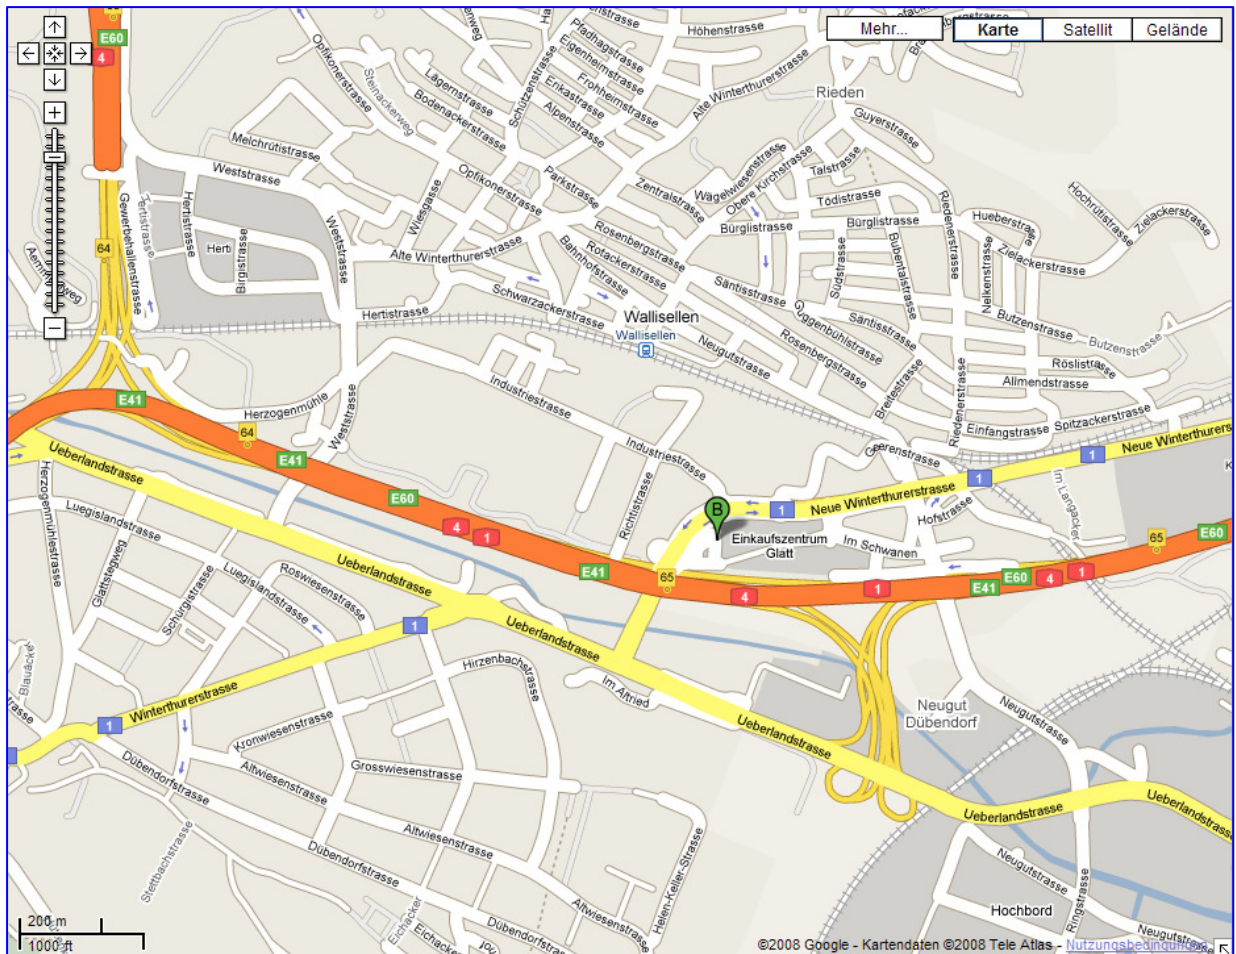

**DIRECTION TO
FAST LANE SWITZERLAND TRAINING CENTRE
GLATTZENTRUM / SHOPPING CENTER GLATT IN WALLISELLEN**

**Fast Lane Institute for Knowledge Transfer (Switzerland) AG
Shopping Center Glatt (Glattzentrum)
Glatt Com (Parking Level 12 / 1st Floor)
8301 Glattzentrum/Wallisellen (Zurich)**

**Phone. No.: +41 44 832 50 80
Fax No.: + 41 44 832 50 85**

**Web: www.flane.ch
E-Mail: info@flane.ch**