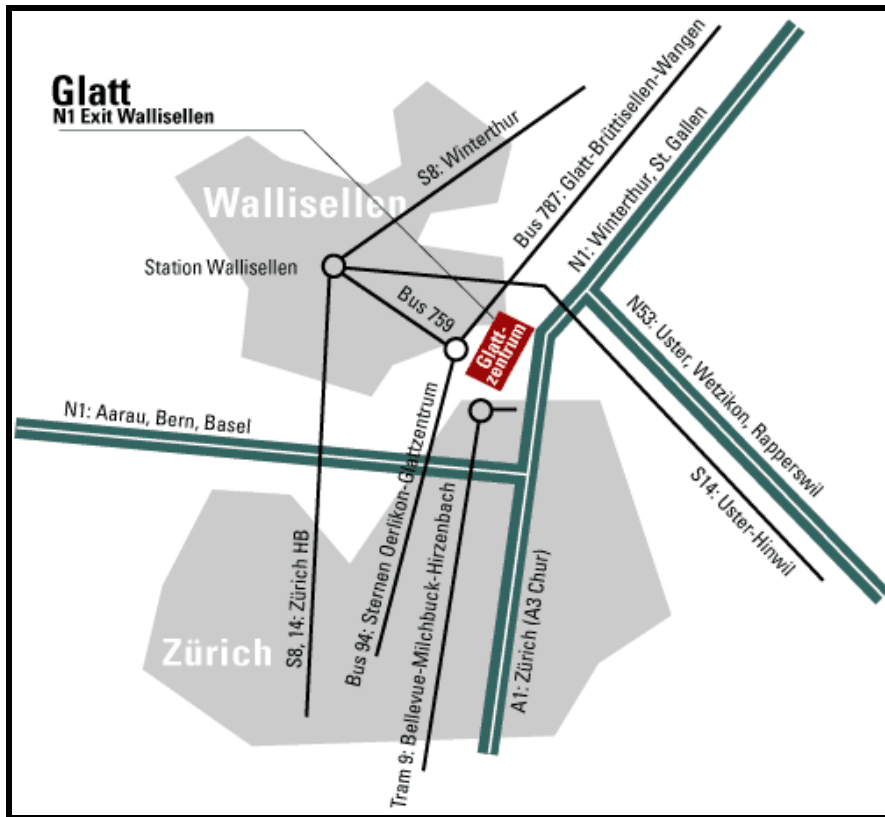

General Overview Fast Lane Switzerland:

Driving Direction to Fast Lane:

By car from Zurich Airport

Distance from the Airport Zurich: ca. 8.0 km ~ 10 minutes by car

- ⇨ Head south on "Vorfahrtstrasse" toward "Butzenbuelring" (0.5 km)
- ⇨ Slight right at "Butzenbuelring" (0.2 km)
- ⇨ Slight right to merge onto Autobahn A51 (highway) direction "Zurich" (3.7 km)
- ⇨ Take the exit 64 toward A1/A4/E41 direction "St. Gallen/Schaffhausen" (0.2 km)
- ⇨ Keep left at the fork, follows signs for "Schaffhausen/St. Gallen/E41" and merge onto A1/A4/E41 (1.7 km)
- ⇨ Take the exit 65 toward "Zurich-Schwamendingen/Wallisellen/Duebendorf" (0.6 km)
- ⇨ Keep right at the fork to continue toward direction "Wallisellen" and merge onto "Ueberlandstrasse" (1st traffic light) (0.7 km)
- ⇨ Turn right at Route 1/"Neue Winterthurerstrasse" (2nd traffic light) (0.2 km) and slight right direction "Glattzentrum" (280 m)
- ⇨ Slight right to stay on "Glattzentrum" (0.1 km)
- ⇨ Turn right (now you are on the parking deck 11 of the Glattzentrum). Follow the signpost to parking deck/area n° 12 where you find parking places free of charge.
- ⇨ Fast Lane is situated in the "Glatt Com"-building. You have to enter directly from outside the Shopping Centre, from the parking deck 12 (P12).
- ⇨ Follow the Fast Lane signs and take the Glatt Com elevator to the 1st floor.