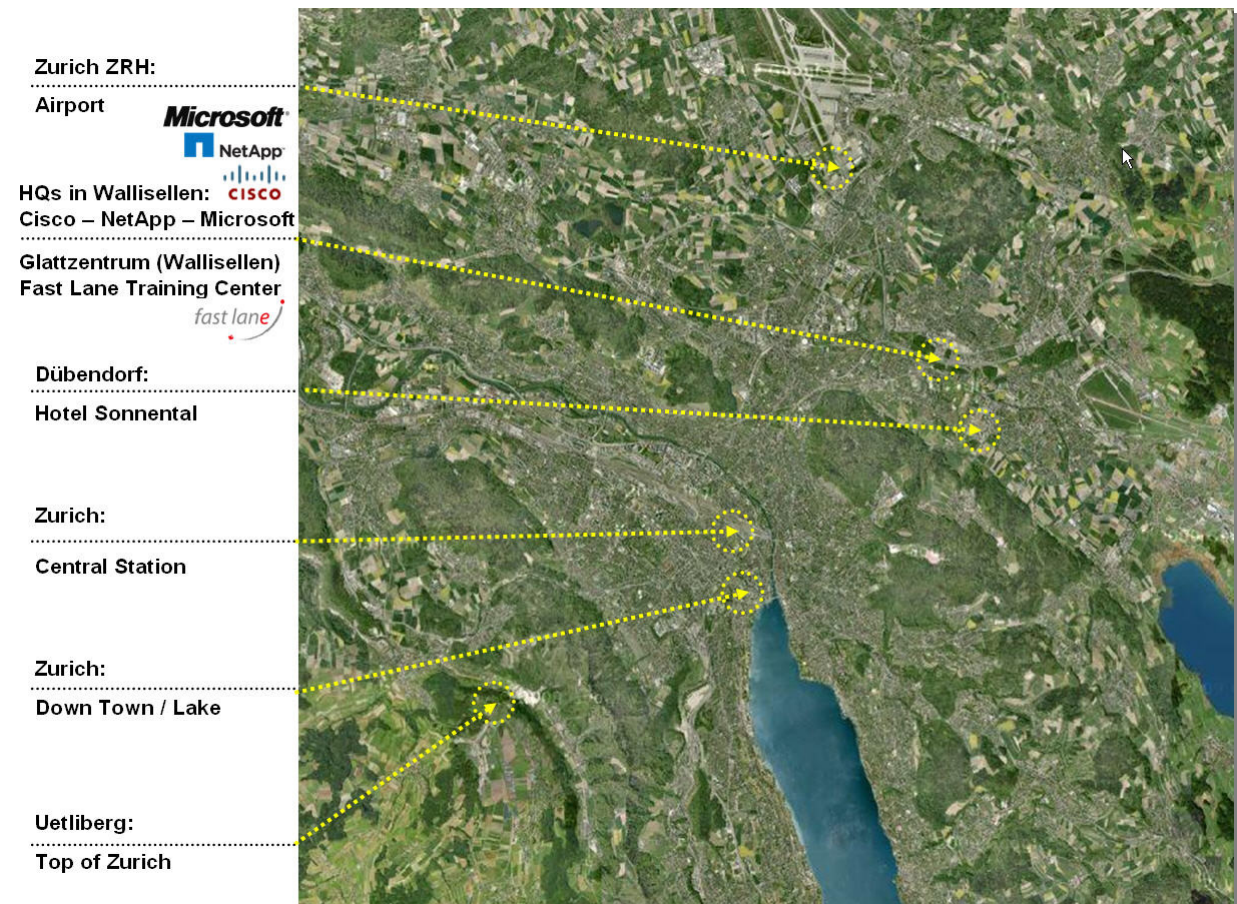

See also Google Maps Route planner: <http://www.flane.ch/school/1>

With public transportation to Fast Lane:

By S-Bahn (Municipal Railway)

Take the S14 or the S8 train from Zurich-Hauptbahnhof / Main Station, exit at Wallisellen station (10 min.).

For more information take a look at SBB Web: <http://www.sbb.ch/en/index.htm>

By Bus

At Wallisellen station please take the bus n° 759, stop directly beside the "Glattzentrum" or you take a walk (from Wallisellen station to Glattzentrum: ca. 7 minutes).

Inside of the "Glattzentrum" please follow the signs "P12" (parking 12) & "Glatt Com".

Fast Lane is situated in the "Glatt Com"-building. You have to enter directly from outside the Shopping Centre, from the parking deck 12 (P12). Follow the Fast Lane signs and take the Glatt Com elevator to the 1st floor.

(or you can ask at the information desk for the "Glatt Com", where Fast Lane is situated).

☞ If you have any questions, please call us: **FAST LANE +41 (0)44 832 50 80** ☎