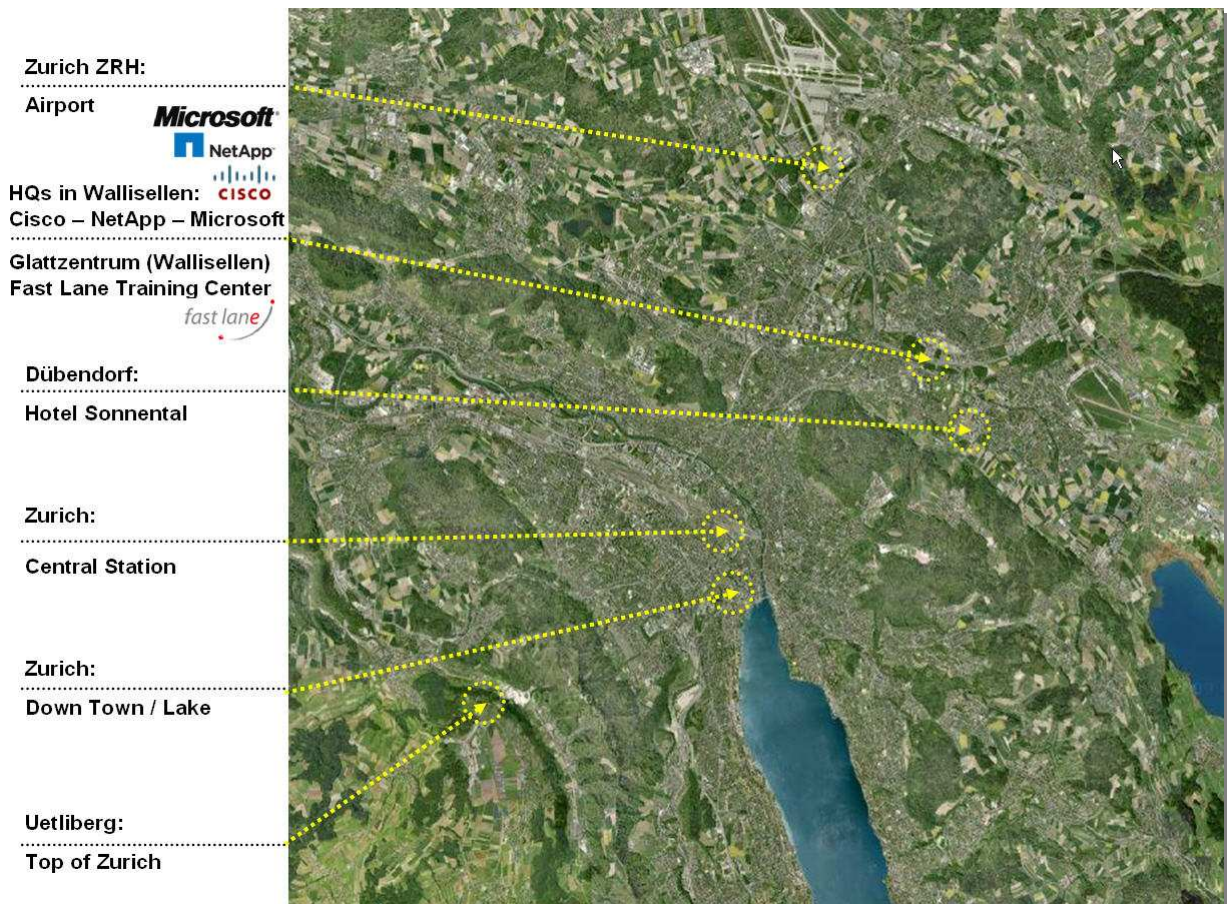

- ⇒ Head south on "Vorfahrtstrasse" toward "Butzenbuelring" (0.5 km)
- ⇒ Slight right at "Butzenbuelring" (0.2 km)
- ⇒ Slight right to merge onto Autobahn A51 (highway) direction "Zurich" (3.7 km)
- ⇒ Take the exit 64 toward A1/A4/E41 direction "St. Gallen/Schaffhausen" (0.2 km)
- ⇒ Keep left at the fork, follows signs for "Schaffhausen/St. Gallen/E41" and merge onto A1/A4/E41 (1.7 km)
- ⇒ Take the exit 65 toward "Zurich-Schwamendingen/Wallisellen/Duebendorf" (0.6 km)
- ⇒ Keep right at the fork to continue toward direction "Wallisellen" and merge onto "Ueberlandstrasse" (1st traffic light) (0.7 km)
- ⇒ Turn right at Route 1/"Neue Winterthurerstrasse" (2nd traffic light) (0.2 km) and slight right direction "Glattzentrum" (280 m)
- ⇒ Slight right to stay on "Glattzentrum" (0.1 km)
- ⇒ Turn right (now you are on the parking deck 11 of the Glattzentrum). Follow the signpost to parking deck/area n° 12 where you find parking places free of charge.
- ⇒ Fast Lane is situated in the "GLATT-COM"-building. You have to enter directly from outside the Shopping Centre, from the parking deck 12 (P12).
- ⇒ Follow the Fast Lane signs and take the  elevator to the 1st floor.

See also Google Maps Route planner: <http://www.flane.ch/school/1>

With public transportation to Fast Lane:

By S-Bahn (Municipal Railway)

Take the S14 or the S8 train from Zurich-Hauptbahnhof / Main Station, exit at Wallisellen station (10 min.).

Inside of the "Glattzentrum" please follow the signs "P12" (parking 12) &  GLATT-COM. Fast Lane is situated in the "GLATT-COM"-building. You have to enter directly from outside the Shopping Centre, from the parking deck 12 (P12). Follow the Fast Lane signs and take the "GLATT-COM" elevator to the 1st floor. (or you can ask at the information desk for the "GLATT-COM" where Fast Lane is situated).