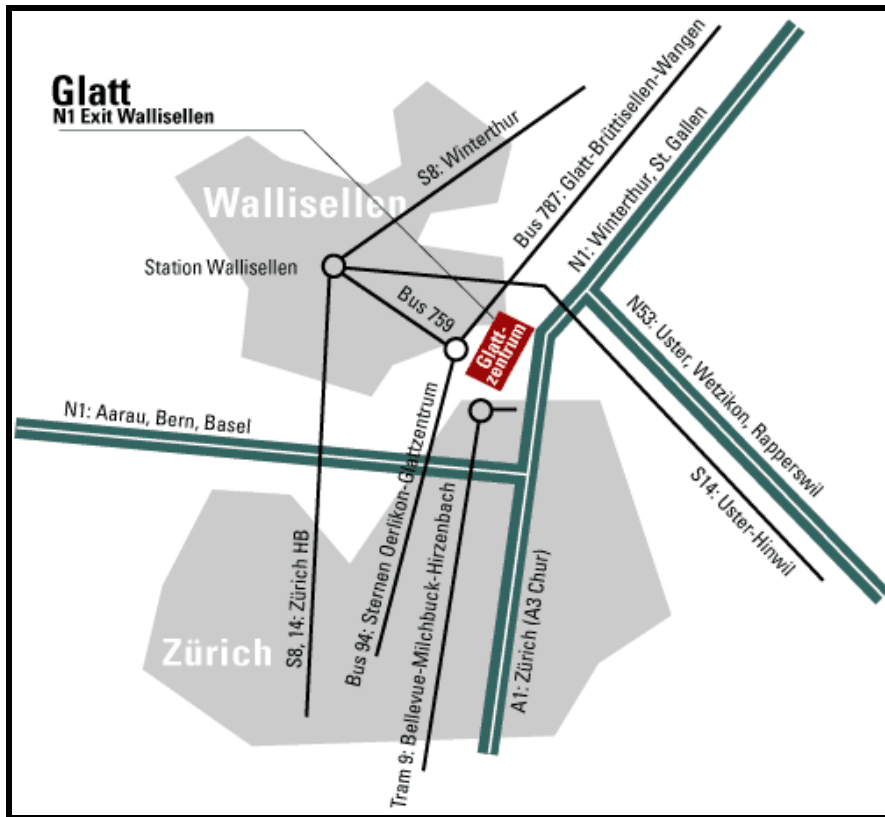

General Overview Fast Lane Switzerland:

Driving Direction to Fast Lane:

By car from Zurich Airport

Distance from the Airport Zurich: ca. 8.0 km ~ 10 minutes by car

- ⇒ Head south on "Vorfahrtstrasse" toward "Butzenbuelring" (0.5 km)
- ⇒ Slight right at "Butzenbuelring" (0.2 km)
- ⇒ Slight right to merge onto Autobahn A51 (highway) direction "Zurich" (3.7 km)
- ⇒ Take the exit 64 toward A1/A4/E41 direction "St. Gallen/Schaffhausen" (0.2 km)
- ⇒ Keep left at the fork, follows signs for "Schaffhausen/St. Gallen/E41" and merge onto A1/A4/E41 (1.7 km)
- ⇒ Take the exit 65 toward "Zurich-Schwamendingen/Wallisellen/Duebendorf" (0.6 km)
- ⇒ Keep right at the fork to continue toward direction "Wallisellen" and merge onto "Ueberlandstrasse" (1st traffic light) (0.7 km)
- ⇒ Turn right at Route 1/"Neue Winterthurerstrasse" (2nd traffic light) (0.2 km) and slight right direction "Glattzentrum" (280 m)
- ⇒ Slight right to stay on "Glattzentrum" (0.1 km)
- ⇒ Turn right (now you are on the parking deck 11 of the Glattzentrum). Follow the signpost to parking deck/area n° 12 where you find parking places free of charge.
- ⇒ Fast Lane is situated in the "GLATT-COM"-building. You have to enter directly from outside the Shopping Centre, from the parking deck 12 (P12).
- ⇒ Follow the Fast Lane signs and take the elevator to the 1st floor.