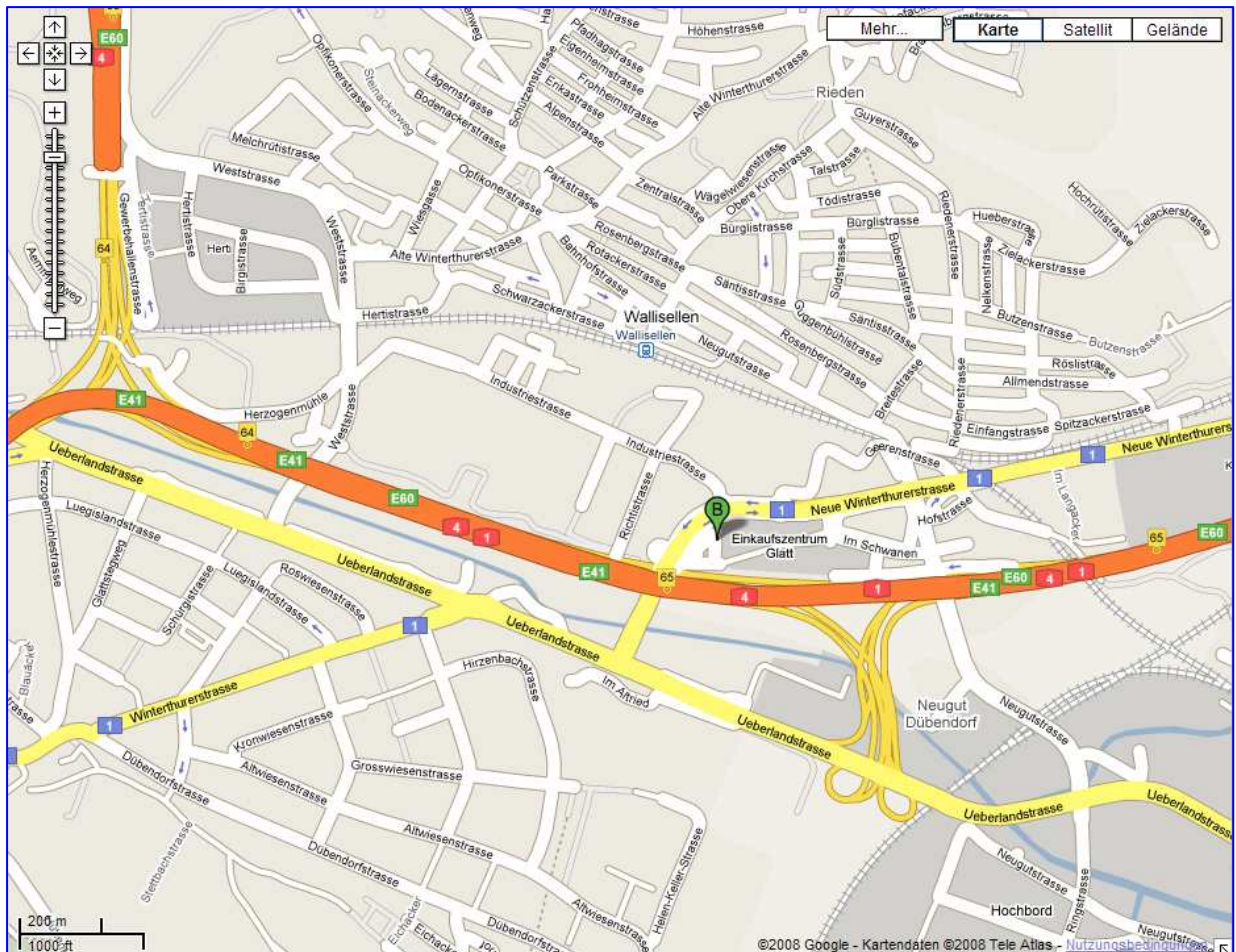

**DIRECTION TO
FAST LANE SWITZERLAND TRAINING CENTRE
GLATZENTRUM / SHOPPING CENTER GLATT IN WALLISELLEN**

**Fast Lane Institute for Knowledge Transfer (Switzerland) AG
Shopping Center Glatt (Glattzentrum)
Glatt Com (Parking Level 12 / 1st Floor)
8301 Glattzentrum/Wallisellen (Zurich)**

**Phone No.: +41 44 832 50 80
Fax No.: + 41 44 832 50 85**

**Web: www.flane.ch
E-Mail: info@flane.ch**